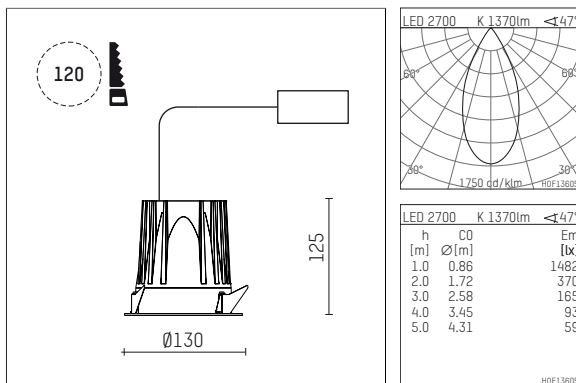

108 741 02 910 R | white

complx.100 | rim
ceiling recessed luminaire
LED COB | 18 W 2700 K

- ceiling recessed luminaire complx.100 rim
- with a rim projecting over the ceiling
- for installation into suspended ceilings
- with LED COB 2000 lm
- colour temperature: 2700 K
- colour rendering index: CRI >90
- L90 / B10 (50.000h)
- SDCM < 2
- net luminous flux: 1370 lm
- total load: 18 W
- luminous efficacy: 76,1 lm/W
- rotationsymmetrical light distribution, flood
- darklight reflector of aluminium, mirror finish anodised
- cut of angle: 40 °
- UGR: 14
- with external LED power unit, electronic, 220-240 V, 0/50/60 Hz
- power supply: supply cord with plug connection 2x5x2,5 mm², length: 360 mm
- housing of die cast aluminium
- height: 115 mm
- diameter: 130 mm, recessing diameter: 120 mm
- recessing depth: 125 mm, ceiling thickness: 2-25mm
- weight: 0,86 kg
- protection rating: IP44
- protection class I
- 5 years Hoffmeister warranty
- Made in Germany
- certificates: manufactured according to DIN VDE 0711 / EN 60598, CE
- colour: white (RAL9016)
- 108 741 02 910 R

- Overview of accessories on the following page / s

108 741 02 910 R
accessory**Optional accessories**

description accessory general	dimensions in mm	item number	pic.-No.
housing for concrete cast for recessed downlights complx.100 rim	ØxH: 342 x 160	108 605 10 000	01