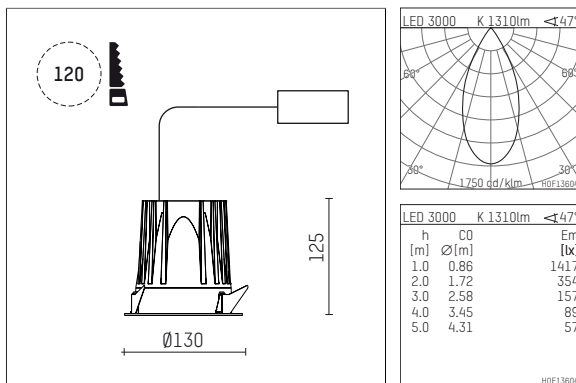

108 741 03 910 RD | white

complx.100 | rim
ceiling recessed luminaire
LED COB | 14 W 3000 K

- ceiling recessed luminaire complx.100 rim
- with a rim projecting over the ceiling
- for installation into suspended ceilings
- with LED COB 2000 lm
- colour temperature: 3000 K
- colour rendering index: CRI >90
- L90 / B10 (50.000h)
- SDCM < 2
- net luminous flux: 1310 lm
- total load: 14 W
- luminous efficacy: 93,6 lm/W
- rotationsymmetrical light distribution, flood
- darklight reflector of aluminium, mirror finish anodised
- cut of angle: 40 °
- UGR: 14
- with external LED power unit, electronic (DALI), 220-240 V, 0/50/60 Hz
- dimmable
- dimming range: 100-1 %
- power supply: supply cord with plug connection 2x5x2,5 mm², length: 360 mm
- housing of die cast aluminium
- height: 115 mm
- diameter: 130 mm, recessing diameter: 120 mm
- recessing depth: 125 mm, ceiling thickness: 2-25mm
- weight: 0,86 kg
- protection rating: IP44
- protection class I
- 5 years Hoffmeister warranty
- Made in Germany
- certificates: manufactured according to DIN VDE 0711 / EN 60598, CE
- colour: white (RAL9016)
- 108 741 03 910 RD

- Overview of accessories on the following page / s

108 741 03 910 RD
accessory

Optional accessories

description accessory general	dimensions in mm	item number	pic.-No.
housing for concrete cast for recessed downlights complx.100 rim	ØxH: 342 x 160	108 605 10 000	01