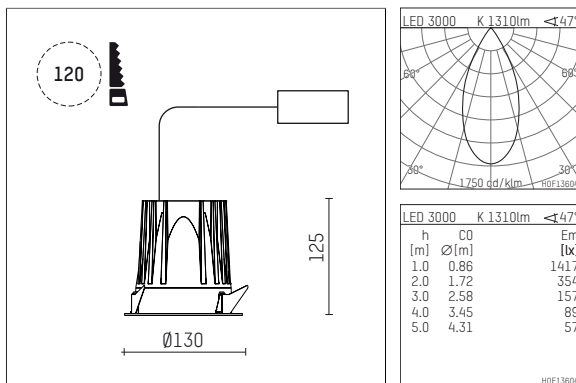

108 741 03 910 R | white

complx.100 | rim
ceiling recessed luminaire
LED COB | 14 W 3000 K

- ceiling recessed luminaire complx.100 rim
- with a rim projecting over the ceiling
- for installation into suspended ceilings
- with LED COB 2000 lm
- colour temperature: 3000 K
- colour rendering index: CRI >90
- L90 / B10 (50.000h)
- SDCM < 2
- net luminous flux: 1310 lm
- total load: 14 W
- luminous efficacy: 93,6 lm/W
- rotationsymmetrical light distribution, flood
- darklight reflector of aluminium, mirror finish anodised
- cut of angle: 40 °
- UGR: 14
- with external LED power unit, electronic, 220-240 V, 0/50/60 Hz
- power supply: supply cord with plug connection 2x5x2,5 mm², length: 360 mm
- housing of die cast aluminium
- height: 115 mm
- diameter: 130 mm, recessing diameter: 120 mm
- recessing depth: 125 mm, ceiling thickness: 2-25mm
- weight: 0,86 kg
- protection rating: IP44
- protection class I
- 5 years Hoffmeister warranty
- Made in Germany
- certificates: manufactured according to DIN VDE 0711 / EN 60598, CE
- colour: white (RAL9016)
- 108 741 03 910 R

- Overview of accessories on the following page / s

108 741 03 910 R
accessory**Optional accessories**

description accessory general	dimensions in mm	item number	pic.-No.
housing for concrete cast for recessed downlights complx.100 rim	ØxH: 342 x 160	108 605 10 000	01