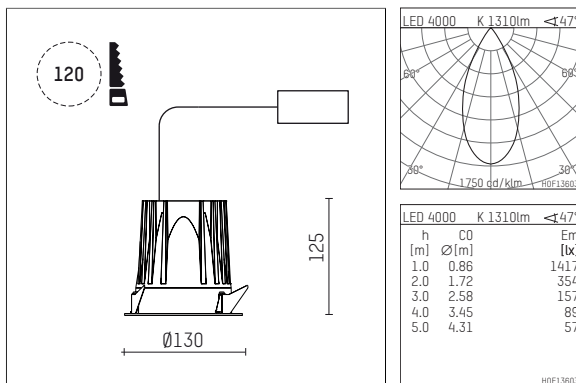

## 108 741 04 910 RD | white

complx.100 | rim  
ceiling recessed luminaire  
LED COB | 14 W 4000 K

- ceiling recessed luminaire complx.100 rim
- with a rim projecting over the ceiling
- for installation into suspended ceilings
- with LED COB 2000 lm
- colour temperature: 4000 K
- colour rendering index: CRI >90
- L90 / B10 (50.000h)
- SDCM < 2
- net luminous flux: 1310 lm
- total load: 14 W
- luminous efficacy: 93,6 lm/W
- rotationsymmetrical light distribution, flood
- darklight reflector of aluminium, mirror finish anodised
- cut of angle: 40 °
- UGR: 14
- with external LED power unit, electronic (DALI), 220-240 V, 0/50/60 Hz
- dimmable
- dimming range: 100-1 %
- power supply: supply cord with plug connection 2x5x2,5 mm<sup>2</sup>, length: 360 mm
- housing of die cast aluminium
- height: 115 mm
- diameter: 130 mm, recessing diameter: 120 mm
- recessing depth: 125 mm, ceiling thickness: 2-25mm
- weight: 0,86 kg
- protection rating: IP44
- protection class I
- 5 years Hoffmeister warranty
- Made in Germany
- certificates: manufactured according to DIN VDE 0711 / EN 60598, CE
- colour: white (RAL9016)
- 108 741 04 910 RD

- Overview of accessories on the following page / s

108 741 04 910 RD  
**accessory****Optional accessories**

description accessory general	dimensions in mm	item number	pic.-No.
housing for concrete cast for recessed downlights complx.100 rim	ØxH: 342 x 160	108 605 10 000	01