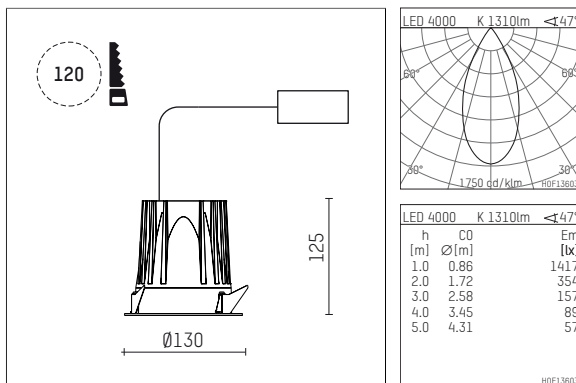

108 741 04 910 R | white

complx.100 | rim
ceiling recessed luminaire
LED COB | 14 W 4000 K

- ceiling recessed luminaire complx.100 rim
- with a rim projecting over the ceiling
- for installation into suspended ceilings
- with LED COB 2000 lm
- colour temperature: 4000 K
- colour rendering index: CRI >90
- L90 / B10 (50.000h)
- SDCM < 2
- net luminous flux: 1310 lm
- total load: 14 W
- luminous efficacy: 93,6 lm/W
- rotationsymmetrical light distribution, flood
- darklight reflector of aluminium, mirror finish anodised
- cut of angle: 40 °
- UGR: 14
- with external LED power unit, electronic, 220-240 V, 0/50/60 Hz
- power supply: supply cord with plug connection 2x5x2,5 mm², length: 360 mm
- housing of die cast aluminium
- height: 115 mm
- diameter: 130 mm, recessing diameter: 120 mm
- recessing depth: 125 mm, ceiling thickness: 2-25mm
- weight: 0,86 kg
- protection rating: IP44
- protection class I
- 5 years Hoffmeister warranty
- Made in Germany
- certificates: manufactured according to DIN VDE 0711 / EN 60598, CE
- colour: white (RAL9016)
- 108 741 04 910 R

- Overview of accessories on the following page / s

108 741 04 910 R
accessory**Optional accessories**

description accessory general	dimensions in mm	item number	pic.-No.
housing for concrete cast for recessed downlights complx.100 rim	ØxH: 342 x 160	108 605 10 000	01