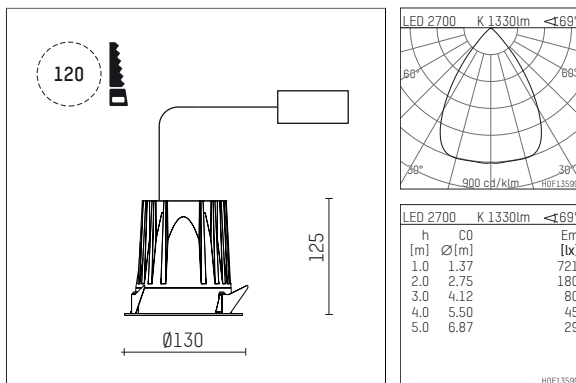

## 108 742 02 910 RD | white

complx.100 | rim  
ceiling recessed luminaire  
LED COB | 18 W 2700 K

- ceiling recessed luminaire complx.100 rim
- with a rim projecting over the ceiling
- for installation into suspended ceilings
- with LED COB 2000 lm
- colour temperature: 2700 K
- colour rendering index: CRI >90
- L90 / B10 (50.000h)
- SDCM < 2
- net luminous flux: 1330 lm
- total load: 18 W
- luminous efficacy: 73,9 lm/W
- rotationsymmetrical light distribution, wide flood
- darklight reflector of aluminium, mirror finish anodised
- cut of angle: 40 °
- UGR: 19
- with external LED power unit, electronic (DALI), 220-240 V, 0/50/60 Hz
- dimmable
- dimming range: 100-1 %
- power supply: supply cord with plug connection 2x5x2,5 mm<sup>2</sup>, length: 360 mm
- housing of die cast aluminium
- height: 115 mm
- diameter: 130 mm, recessing diameter: 120 mm
- recessing depth: 125 mm, ceiling thickness: 2-25mm
- weight: 0,86 kg
- protection rating: IP44
- protection class I
- 5 years Hoffmeister warranty
- Made in Germany
- certificates: manufactured according to DIN VDE 0711 / EN 60598, CE
- colour: white (RAL9016)
- 108 742 02 910 RD

- Overview of accessories on the following page / s

108 742 02 910 RD  
**accessory****Optional accessories**

description accessory general	dimensions in mm	item number	pic.-No.
housing for concrete cast for recessed downlights complx.100 rim	ØxH: 342 x 160	108 605 10 000	01