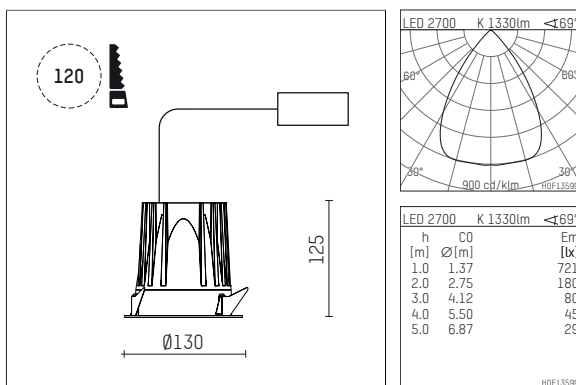

108 742 02 910 R | white

complx.100 | rim
ceiling recessed luminaire
LED COB | 18 W 2700 K

- ceiling recessed luminaire complx.100 rim
- with a rim projecting over the ceiling
- for installation into suspended ceilings
- with LED COB 2000 lm
- colour temperature: 2700 K
- colour rendering index: CRI >90
- L90 / B10 (50.000h)
- SDCM < 2
- net luminous flux: 1330 lm
- total load: 18 W
- luminous efficacy: 73,9 lm/W
- rotationsymmetrical light distribution, wide flood
- darklight reflector of aluminium, mirror finish anodised
- cut of angle: 40 °
- UGR: 19
- with external LED power unit, electronic, 220-240 V, 0/50/60 Hz
- power supply: supply cord with plug connection 2x5x2,5 mm², length: 360 mm
- housing of die cast aluminium
- height: 115 mm
- diameter: 130 mm, recessing diameter: 120 mm
- recessing depth: 125 mm, ceiling thickness: 2-25mm
- weight: 0,86 kg
- protection rating: IP44
- protection class I
- 5 years Hoffmeister warranty
- Made in Germany
- certificates: manufactured according to DIN VDE 0711 / EN 60598, CE
- colour: white (RAL9016)
- 108 742 02 910 R

- Overview of accessories on the following page / s

108 742 02 910 R
accessory**Optional accessories**

description accessory general	dimensions in mm	item number	pic.-No.
housing for concrete cast for recessed downlights complx.100 rim	ØxH: 342 x 160	108 605 10 000	01