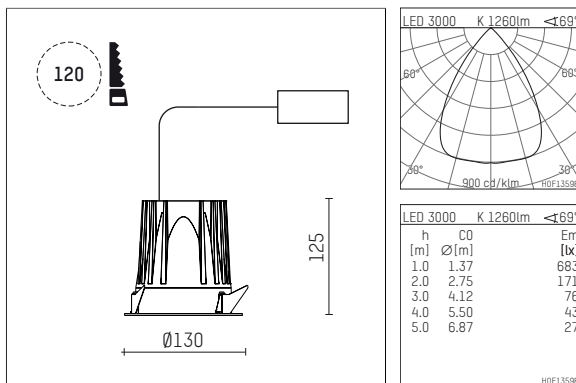

108 742 03 910 RD | white

complx.100 | rim
ceiling recessed luminaire
LED COB | 14 W 3000 K

- ceiling recessed luminaire complx.100 rim
- with a rim projecting over the ceiling
- for installation into suspended ceilings
- with LED COB 2000 lm
- colour temperature: 3000 K
- colour rendering index: CRI >90
- L90 / B10 (50.000h)
- SDCM < 2
- net luminous flux: 1260 lm
- total load: 14 W
- luminous efficacy: 90,0 lm/W
- rotationsymmetrical light distribution, wide flood
- darklight reflector of aluminium, mirror finish anodised
- cut of angle: 40 °
- UGR: 19
- with external LED power unit, electronic (DALI), 220-240 V, 0/50/60 Hz
- dimmable
- dimming range: 100-1 %
- power supply: supply cord with plug connection 2x5x2,5 mm², length: 360 mm
- housing of die cast aluminium
- height: 115 mm
- diameter: 130 mm, recessing diameter: 120 mm
- recessing depth: 125 mm, ceiling thickness: 2-25mm
- weight: 0,86 kg
- protection rating: IP44
- protection class I
- 5 years Hoffmeister warranty
- Made in Germany
- certificates: manufactured according to DIN VDE 0711 / EN 60598, CE
- colour: white (RAL9016)
- 108 742 03 910 RD

- Overview of accessories on the following page / s

108 742 03 910 RD
accessory**Optional accessories**

description accessory general	dimensions in mm	item number	pic.-No.
housing for concrete cast for recessed downlights complx.100 rim	ØxH: 342 x 160	108 605 10 000	01