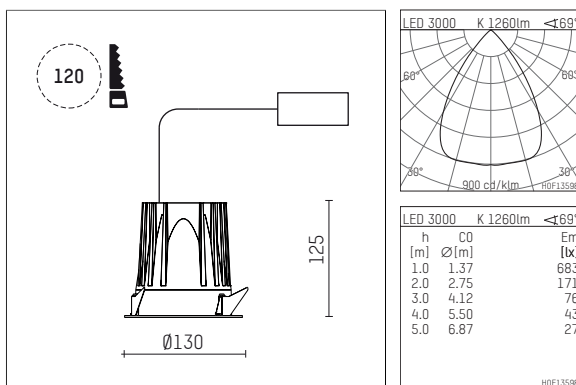

108 742 03 910 R | white

complx.100 | rim
ceiling recessed luminaire
LED COB | 14 W 3000 K

- ceiling recessed luminaire complx.100 rim
- with a rim projecting over the ceiling
- for installation into suspended ceilings
- with LED COB 2000 lm
- colour temperature: 3000 K
- colour rendering index: CRI >90
- L90 / B10 (50.000h)
- SDCM < 2
- net luminous flux: 1260 lm
- total load: 14 W
- luminous efficacy: 90,0 lm/W
- rotationsymmetrical light distribution, wide flood
- darklight reflector of aluminium, mirror finish anodised
- cut of angle: 40 °
- UGR: 19
- with external LED power unit, electronic, 220-240 V, 0/50/60 Hz
- power supply: supply cord with plug connection 2x5x2,5 mm², length: 360 mm
- housing of die cast aluminium
- height: 115 mm
- diameter: 130 mm, recessing diameter: 120 mm
- recessing depth: 125 mm, ceiling thickness: 2-25mm
- weight: 0,86 kg
- protection rating: IP44
- protection class I
- 5 years Hoffmeister warranty
- Made in Germany
- certificates: manufactured according to DIN VDE 0711 / EN 60598, CE
- colour: white (RAL9016)
- 108 742 03 910 R

- Overview of accessories on the following page / s

108 742 03 910 R
accessory**Optional accessories**

description accessory general	dimensions in mm	item number	pic.-No.
housing for concrete cast for recessed downlights complx.100 rim	ØxH: 342 x 160	108 605 10 000	01