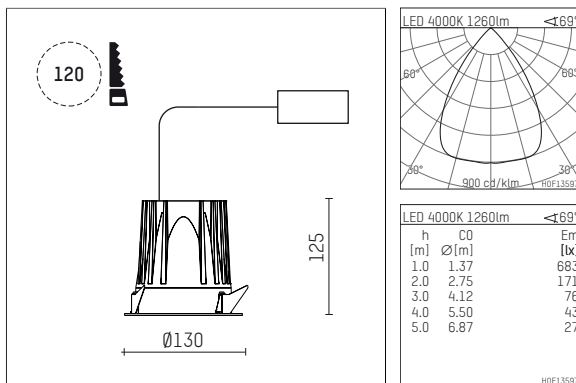

## 108 742 04 910 RD | white

complx.100 | rim  
ceiling recessed luminaire  
LED COB | 14 W 4000 K

- ceiling recessed luminaire complx.100 rim
- with a rim projecting over the ceiling
- for installation into suspended ceilings
- with LED COB 2000 lm
- colour temperature: 4000 K
- colour rendering index: CRI >90
- L90 / B10 (50.000h)
- SDCM < 2
- net luminous flux: 1260 lm
- total load: 14 W
- luminous efficacy: 90,0 lm/W
- rotationsymmetrical light distribution, wide flood
- darklight reflector of aluminium, mirror finish anodised
- cut of angle: 40 °
- UGR: 19
- with external LED power unit, electronic (DALI), 220-240 V, 0/50/60 Hz
- dimmable
- dimming range: 100-1 %
- power supply: supply cord with plug connection 2x5x2,5 mm<sup>2</sup>, length: 360 mm
- housing of die cast aluminium
- height: 115 mm
- diameter: 130 mm, recessing diameter: 120 mm
- recessing depth: 125 mm, ceiling thickness: 2-25mm
- weight: 0,86 kg
- protection rating: IP44
- protection class I
- 5 years Hoffmeister warranty
- Made in Germany
- certificates: manufactured according to DIN VDE 0711 / EN 60598, CE
- colour: white (RAL9016)
- 108 742 04 910 RD

- Overview of accessories on the following page / s

108 742 04 910 RD  
**accessory****Optional accessories**

description accessory general	dimensions in mm	item number	pic.-No.
housing for concrete cast for recessed downlights complx.100 rim	ØxH: 342 x 160	108 605 10 000	01