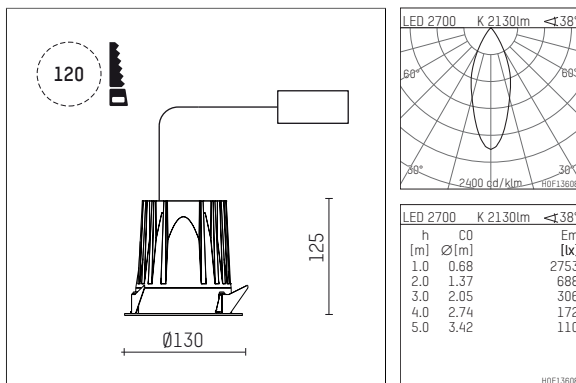

108 743 02 910 RD | white

complx.100 | rim
ceiling recessed luminaire
LED COB | 31 W 2700 K

- ceiling recessed luminaire complx.100 rim
- with a rim projecting over the ceiling
- for installation into suspended ceilings
- with LED COB 3000 lm
- colour temperature: 2700 K
- colour rendering index: CRI >90
- L90 / B10 (50.000h)
- SDCM < 2
- net luminous flux: 2130 lm
- total load: 31 W
- luminous efficacy: 68,7 lm/W
- rotationsymmetrical light distribution, medium
- darklight reflector of aluminium, mirror finish anodised
- cut of angle: 40 °
- UGR: 16
- with external LED power unit, electronic (DALI), 220-240 V, 0/50/60 Hz
- dimmable
- dimming range: 100-1 %
- power supply: supply cord with plug connection 2x5x2,5 mm², length: 360 mm
- housing of die cast aluminium
- height: 115 mm
- diameter: 130 mm, recessing diameter: 120 mm
- recessing depth: 125 mm, ceiling thickness: 2-25mm
- weight: 0,86 kg
- protection rating: IP44
- protection class I
- 5 years Hoffmeister warranty
- Made in Germany
- certificates: manufactured according to DIN VDE 0711 / EN 60598, CE
- colour: white (RAL9016)
- 108 743 02 910 RD

- Overview of accessories on the following page / s

108 743 02 910 RD
accessory**Optional accessories**

description accessory general	dimensions in mm	item number	pic.-No.
housing for concrete cast for recessed downlights complx.100 rim	ØxH: 342 x 160	108 605 10 000	01