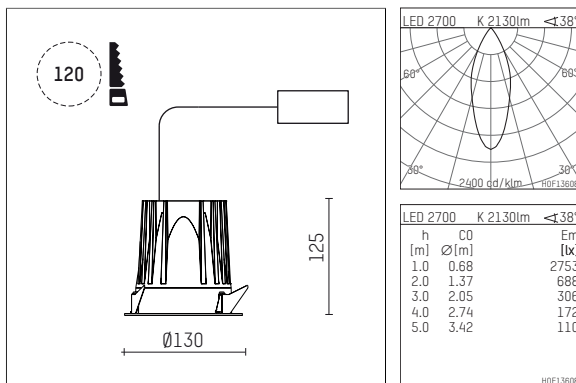

108 743 02 910 R | white

complx.100 | rim
ceiling recessed luminaire
LED COB | 31 W 2700 K

- ceiling recessed luminaire complx.100 rim
- with a rim projecting over the ceiling
- for installation into suspended ceilings
- with LED COB 3000 lm
- colour temperature: 2700 K
- colour rendering index: CRI >90
- L90 / B10 (50.000h)
- SDCM < 2
- net luminous flux: 2130 lm
- total load: 31 W
- luminous efficacy: 68,7 lm/W
- rotationsymmetrical light distribution, medium
- darklight reflector of aluminium, mirror finish anodised
- cut of angle: 40 °
- UGR: 16
- with external LED power unit, electronic, 220-240 V, 0/50/60 Hz
- power supply: supply cord with plug connection 2x5x2,5 mm², length: 360 mm
- housing of die cast aluminium
- height: 115 mm
- diameter: 130 mm, recessing diameter: 120 mm
- recessing depth: 125 mm, ceiling thickness: 2-25mm
- weight: 0,86 kg
- protection rating: IP44
- protection class I
- 5 years Hoffmeister warranty
- Made in Germany
- certificates: manufactured according to DIN VDE 0711 / EN 60598, CE
- colour: white (RAL9016)
- 108 743 02 910 R

- Overview of accessories on the following page / s

108 743 02 910 R
accessory**Optional accessories**

description accessory general	dimensions in mm	item number	pic.-No.
housing for concrete cast for recessed downlights complx.100 rim	ØxH: 342 x 160	108 605 10 000	01