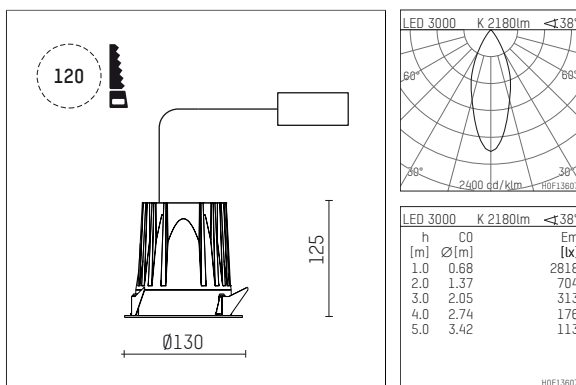

108 743 03 910 RD | white

complx.100 | rim
ceiling recessed luminaire
LED COB | 26 W 3000 K

- ceiling recessed luminaire complx.100 rim
- with a rim projecting over the ceiling
- for installation into suspended ceilings
- with LED COB 3000 lm
- colour temperature: 3000 K
- colour rendering index: CRI >90
- L90 / B10 (50.000h)
- SDCM < 2
- net luminous flux: 2180 lm
- total load: 26 W
- luminous efficacy: 83,8 lm/W
- rotationsymmetrical light distribution, medium
- darklight reflector of aluminium, mirror finish anodised
- cut of angle: 40 °
- UGR: 16
- with external LED power unit, electronic (DALI), 220-240 V, 0/50/60 Hz
- dimmable
- dimming range: 100-1 %
- power supply: supply cord with plug connection 2x5x2,5 mm², length: 360 mm
- housing of die cast aluminium
- height: 115 mm
- diameter: 130 mm, recessing diameter: 120 mm
- recessing depth: 125 mm, ceiling thickness: 2-25mm
- weight: 0,86 kg
- protection rating: IP44
- protection class I
- 5 years Hoffmeister warranty
- Made in Germany
- certificates: manufactured according to DIN VDE 0711 / EN 60598, CE
- colour: white (RAL9016)
- 108 743 03 910 RD

- Overview of accessories on the following page / s

108 743 03 910 RD
accessory**Optional accessories**

description accessory general	dimensions in mm	item number	pic.-No.
housing for concrete cast for recessed downlights complx.100 rim	ØxH: 342 x 160	108 605 10 000	01