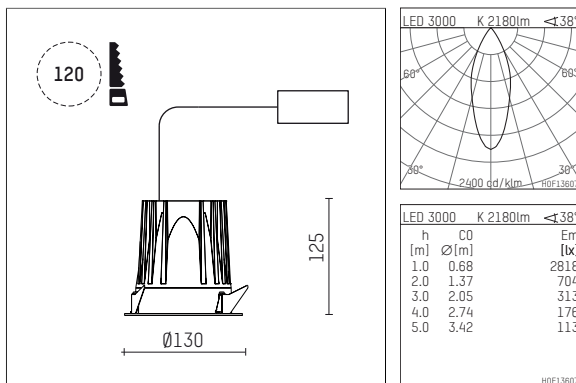

## 108 743 03 910 R | white

complx.100 | rim  
ceiling recessed luminaire  
LED COB | 26 W 3000 K

- ceiling recessed luminaire complx.100 rim
- with a rim projecting over the ceiling
- for installation into suspended ceilings
- with LED COB 3000 lm
- colour temperature: 3000 K
- colour rendering index: CRI >90
- L90 / B10 (50.000h)
- SDCM < 2
- net luminous flux: 2180 lm
- total load: 26 W
- luminous efficacy: 83,8 lm/W
- rotationsymmetrical light distribution, medium
- darklight reflector of aluminium, mirror finish anodised
- cut of angle: 40 °
- UGR: 16
- with external LED power unit, electronic, 220-240 V, 0/50/60 Hz
- power supply: supply cord with plug connection 2x5x2,5 mm², length: 360 mm
- housing of die cast aluminium
- height: 115 mm
- diameter: 130 mm, recessing diameter: 120 mm
- recessing depth: 125 mm, ceiling thickness: 2-25mm
- weight: 0,86 kg
- protection rating: IP44
- protection class I
- 5 years Hoffmeister warranty
- Made in Germany
- certificates: manufactured according to DIN VDE 0711 / EN 60598, CE
- colour: white (RAL9016)
- 108 743 03 910 R

## Optional accessories

description accessory general	dimensions in mm	item number	pic.-No.
housing for concrete cast for recessed downlights complx.100 rim	ØxH: 342 x 160	108 605 10 000	01