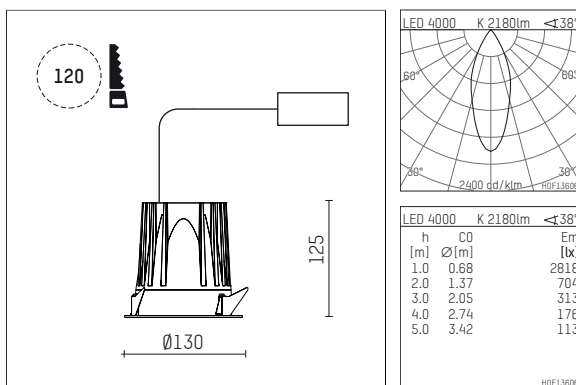

108 743 04 910 RD | white

complx.100 | rim
ceiling recessed luminaire
LED COB | 26 W 4000 K

- ceiling recessed luminaire complx.100 rim
- with a rim projecting over the ceiling
- for installation into suspended ceilings
- with LED COB 3000 lm
- colour temperature: 4000 K
- colour rendering index: CRI >90
- L90 / B10 (50.000h)
- SDCM < 2
- net luminous flux: 2180 lm
- total load: 26 W
- luminous efficacy: 83,8 lm/W
- rotationsymmetrical light distribution, medium
- darklight reflector of aluminium, mirror finish anodised
- cut of angle: 40 °
- UGR: 16
- with external LED power unit, electronic (DALI), 220-240 V, 0/50/60 Hz
- dimmable
- dimming range: 100-1 %
- power supply: supply cord with plug connection 2x5x2,5 mm², length: 360 mm
- housing of die cast aluminium
- height: 115 mm
- diameter: 130 mm, recessing diameter: 120 mm
- recessing depth: 125 mm, ceiling thickness: 2-25mm
- weight: 0,86 kg
- protection rating: IP44
- protection class I
- 5 years Hoffmeister warranty
- Made in Germany
- certificates: manufactured according to DIN VDE 0711 / EN 60598, CE
- colour: white (RAL9016)
- 108 743 04 910 RD

- Overview of accessories on the following page / s

108 743 04 910 RD
accessory

Optional accessories

description accessory general	dimensions in mm	item number	pic.-No.
housing for concrete cast for recessed downlights complx.100 rim	ØxH: 342 x 160	108 605 10 000	01