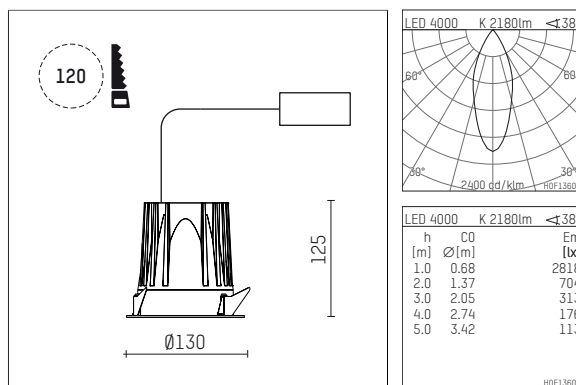

## 108 743 04 910 R | white

complx.100 | rim  
ceiling recessed luminaire  
LED COB | 26 W 4000 K

- ceiling recessed luminaire complx.100 rim
- with a rim projecting over the ceiling
- for installation into suspended ceilings
- with LED COB 3000 lm
- colour temperature: 4000 K
- colour rendering index: CRI >90
- L90 / B10 (50.000h)
- SDCM < 2
- net luminous flux: 2180 lm
- total load: 26 W
- luminous efficacy: 83,8 lm/W
- rotationsymmetrical light distribution, medium
- darklight reflector of aluminium, mirror finish anodised
- cut of angle: 40 °
- UGR: 16
- with external LED power unit, electronic, 220-240 V, 0/50/60 Hz
- power supply: supply cord with plug connection 2x5x2,5 mm², length: 360 mm
- housing of die cast aluminium
- height: 115 mm
- diameter: 130 mm, recessing diameter: 120 mm
- recessing depth: 125 mm, ceiling thickness: 2-25mm
- weight: 0,86 kg
- protection rating: IP44
- protection class I
- 5 years Hoffmeister warranty
- Made in Germany
- certificates: manufactured according to DIN VDE 0711 / EN 60598, CE
- colour: white (RAL9016)
- 108 743 04 910 R

- Overview of accessories on the following page / s

108 743 04 910 R  
**accessory****Optional accessories**

description accessory general	dimensions in mm	item number	pic.-No.
housing for concrete cast for recessed downlights complx.100 rim	ØxH: 342 x 160	108 605 10 000	01