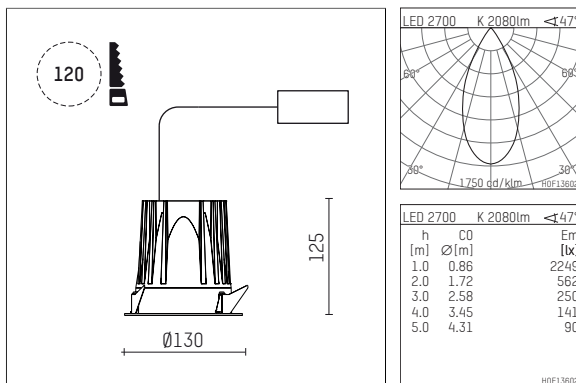

108 744 02 910 RD | white

complx.100 | rim
ceiling recessed luminaire
LED COB | 31 W 2700 K

- ceiling recessed luminaire complx.100 rim
- with a rim projecting over the ceiling
- for installation into suspended ceilings
- with LED COB 3000 lm
- colour temperature: 2700 K
- colour rendering index: CRI >90
- L90 / B10 (50.000h)
- SDCM < 2
- net luminous flux: 2080 lm
- total load: 31 W
- luminous efficacy: 67,1 lm/W
- rotationsymmetrical light distribution, flood
- darklight reflector of aluminium, mirror finish anodised
- cut of angle: 40 °
- UGR: 16
- with external LED power unit, electronic (DALI), 220-240 V, 0/50/60 Hz
- dimmable
- dimming range: 100-1 %
- power supply: supply cord with plug connection 2x5x2,5 mm², length: 360 mm
- housing of die cast aluminium
- height: 115 mm
- diameter: 130 mm, recessing diameter: 120 mm
- recessing depth: 125 mm, ceiling thickness: 2-25mm
- weight: 0,86 kg
- protection rating: IP44
- protection class I
- 5 years Hoffmeister warranty
- Made in Germany
- certificates: manufactured according to DIN VDE 0711 / EN 60598, CE
- colour: white (RAL9016)
- 108 744 02 910 RD

- Overview of accessories on the following page / s

108 744 02 910 RD
accessory**Optional accessories**

description accessory general	dimensions in mm	item number	pic.-No.
housing for concrete cast for recessed downlights complx.100 rim	ØxH: 342 x 160	108 605 10 000	01