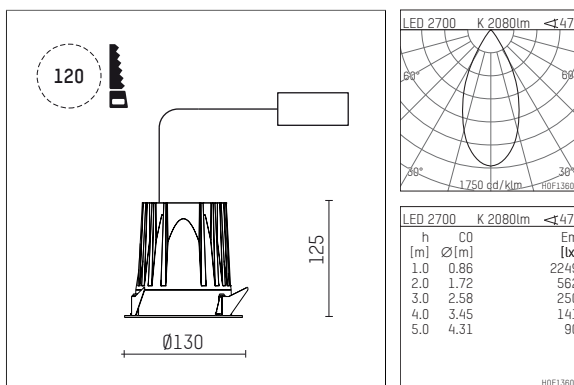

## 108 744 02 910 R | white

complx.100 | rim  
ceiling recessed luminaire  
LED COB | 31 W 2700 K

- ceiling recessed luminaire complx.100 rim
- with a rim projecting over the ceiling
- for installation into suspended ceilings
- with LED COB 3000 lm
- colour temperature: 2700 K
- colour rendering index: CRI >90
- L90 / B10 (50.000h)
- SDCM < 2
- net luminous flux: 2080 lm
- total load: 31 W
- luminous efficacy: 67,1 lm/W
- rotationsymmetrical light distribution, flood
- darklight reflector of aluminium, mirror finish anodised
- cut of angle: 40 °
- UGR: 16
- with external LED power unit, electronic, 220-240 V, 0/50/60 Hz
- power supply: supply cord with plug connection 2x5x2,5 mm², length: 360 mm
- housing of die cast aluminium
- height: 115 mm
- diameter: 130 mm, recessing diameter: 120 mm
- recessing depth: 125 mm, ceiling thickness: 2-25mm
- weight: 0,86 kg
- protection rating: IP44
- protection class I
- 5 years Hoffmeister warranty
- Made in Germany
- certificates: manufactured according to DIN VDE 0711 / EN 60598, CE
- colour: white (RAL9016)
- 108 744 02 910 R

- Overview of accessories on the following page / s

108 744 02 910 R  
**accessory****Optional accessories**

description accessory general	dimensions in mm	item number	pic.-No.
housing for concrete cast for recessed downlights complx.100 rim	ØxH: 342 x 160	108 605 10 000	01