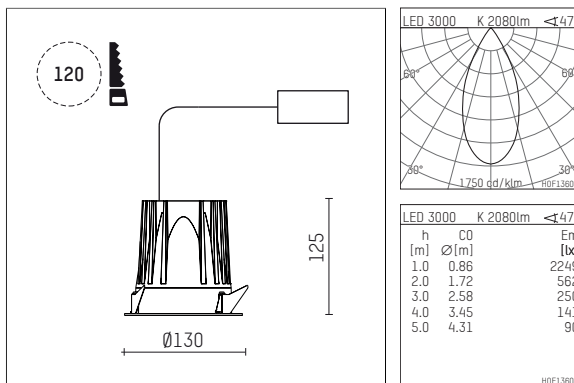

108 744 03 910 RD | white

complx.100 | rim
ceiling recessed luminaire
LED COB | 26 W 3000 K

- ceiling recessed luminaire complx.100 rim
- with a rim projecting over the ceiling
- for installation into suspended ceilings
- with LED COB 3000 lm
- colour temperature: 3000 K
- colour rendering index: CRI >90
- L90 / B10 (50.000h)
- SDCM < 2
- net luminous flux: 2080 lm
- total load: 26 W
- luminous efficacy: 80,0 lm/W
- rotationsymmetrical light distribution, flood
- darklight reflector of aluminium, mirror finish anodised
- cut of angle: 40°
- UGR: 16
- with external LED power unit, electronic (DALI), 220-240 V, 0/50/60 Hz
- dimmable
- dimming range: 100-1 %
- power supply: supply cord with plug connection 2x5x2,5 mm², length: 360 mm
- housing of die cast aluminium
- height: 115 mm
- diameter: 130 mm, recessing diameter: 120 mm
- recessing depth: 125 mm, ceiling thickness: 2-25mm
- weight: 0,86 kg
- protection rating: IP44
- protection class I
- 5 years Hoffmeister warranty
- Made in Germany
- certificates: manufactured according to DIN VDE 0711 / EN 60598, CE
- colour: white (RAL9016)
- 108 744 03 910 RD

- Overview of accessories on the following page / s

108 744 03 910 RD
accessory**Optional accessories**

description accessory general	dimensions in mm	item number	pic.-No.
housing for concrete cast for recessed downlights complx.100 rim	ØxH: 342 x 160	108 605 10 000	01