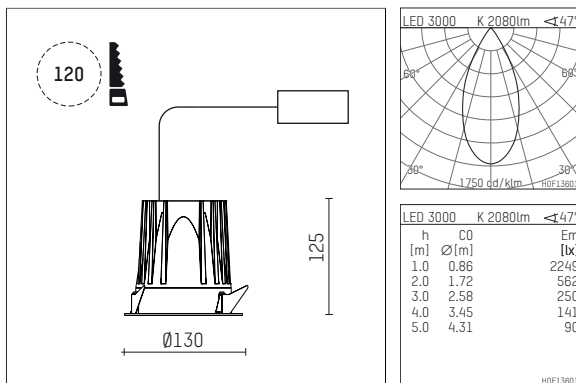

## 108 744 03 910 R | white

complx.100 | rim  
ceiling recessed luminaire  
LED COB | 26 W 3000 K

- ceiling recessed luminaire complx.100 rim
- with a rim projecting over the ceiling
- for installation into suspended ceilings
- with LED COB 3000 lm
- colour temperature: 3000 K
- colour rendering index: CRI >90
- L90 / B10 (50.000h)
- SDCM < 2
- net luminous flux: 2080 lm
- total load: 26 W
- luminous efficacy: 80,0 lm/W
- rotationsymmetrical light distribution, flood
- darklight reflector of aluminium, mirror finish anodised
- cut of angle: 40 °
- UGR: 16
- with external LED power unit, electronic, 220-240 V, 0/50/60 Hz
- power supply: supply cord with plug connection 2x5x2,5 mm², length: 360 mm
- housing of die cast aluminium
- height: 115 mm
- diameter: 130 mm, recessing diameter: 120 mm
- recessing depth: 125 mm, ceiling thickness: 2-25mm
- weight: 0,86 kg
- protection rating: IP44
- protection class I
- 5 years Hoffmeister warranty
- Made in Germany
- certificates: manufactured according to DIN VDE 0711 / EN 60598, CE
- colour: white (RAL9016)
- 108 744 03 910 R

- Overview of accessories on the following page / s

108 744 03 910 R  
**accessory****Optional accessories**

description accessory general	dimensions in mm	item number	pic.-No.
housing for concrete cast for recessed downlights complx.100 rim	ØxH: 342 x 160	108 605 10 000	01