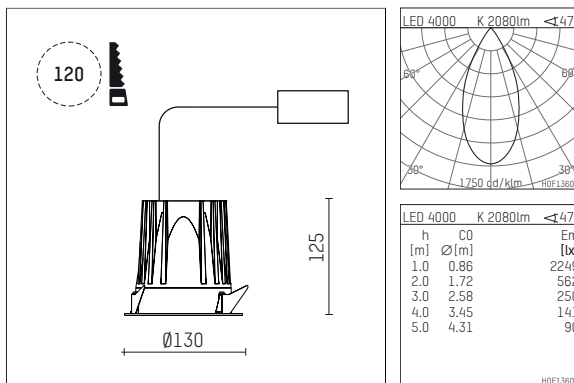

108 744 04 910 RD | white

complx.100 | rim
ceiling recessed luminaire
LED COB | 26 W 4000 K

- ceiling recessed luminaire complx.100 rim
- with a rim projecting over the ceiling
- for installation into suspended ceilings
- with LED COB 3000 lm
- colour temperature: 4000 K
- colour rendering index: CRI >90
- L90 / B10 (50.000h)
- SDCM < 2
- net luminous flux: 2080 lm
- total load: 26 W
- luminous efficacy: 80,0 lm/W
- rotationsymmetrical light distribution, flood
- darklight reflector of aluminium, mirror finish anodised
- cut of angle: 40 °
- UGR: 16
- with external LED power unit, electronic (DALI), 220-240 V, 0/50/60 Hz
- dimmable
- dimming range: 100-1 %
- power supply: supply cord with plug connection 2x5x2,5 mm², length: 360 mm
- housing of die cast aluminium
- height: 115 mm
- diameter: 130 mm, recessing diameter: 120 mm
- recessing depth: 125 mm, ceiling thickness: 2-25mm
- weight: 0,86 kg
- protection rating: IP44
- protection class I
- 5 years Hoffmeister warranty
- Made in Germany
- certificates: manufactured according to DIN VDE 0711 / EN 60598, CE
- colour: white (RAL9016)
- 108 744 04 910 RD

- Overview of accessories on the following page / s

108 744 04 910 RD
accessory**Optional accessories**

description accessory general	dimensions in mm	item number	pic.-No.
housing for concrete cast for recessed downlights complx.100 rim	ØxH: 342 x 160	108 605 10 000	01