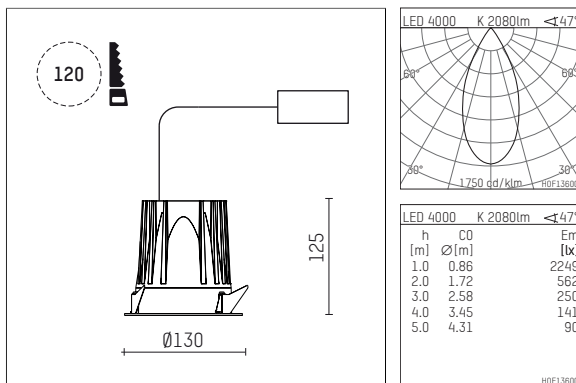

108 744 04 910 R | white

complx.100 | rim
ceiling recessed luminaire
LED COB | 26 W 4000 K

- ceiling recessed luminaire complx.100 rim
- with a rim projecting over the ceiling
- for installation into suspended ceilings
- with LED COB 3000 lm
- colour temperature: 4000 K
- colour rendering index: CRI >90
- L90 / B10 (50.000h)
- SDCM < 2
- net luminous flux: 2080 lm
- total load: 26 W
- luminous efficacy: 80,0 lm/W
- rotationsymmetrical light distribution, flood
- darklight reflector of aluminium, mirror finish anodised
- cut of angle: 40 °
- UGR: 16
- with external LED power unit, electronic, 220-240 V, 0/50/60 Hz
- power supply: supply cord with plug connection 2x5x2,5 mm², length: 360 mm
- housing of die cast aluminium
- height: 115 mm
- diameter: 130 mm, recessing diameter: 120 mm
- recessing depth: 125 mm, ceiling thickness: 2-25mm
- weight: 0,86 kg
- protection rating: IP44
- protection class I
- 5 years Hoffmeister warranty
- Made in Germany
- certificates: manufactured according to DIN VDE 0711 / EN 60598, CE
- colour: white (RAL9016)
- 108 744 04 910 R

- Overview of accessories on the following page / s

108 744 04 910 R
accessory**Optional accessories**

description accessory general	dimensions in mm	item number	pic.-No.
housing for concrete cast for recessed downlights complx.100 rim	ØxH: 342 x 160	108 605 10 000	01