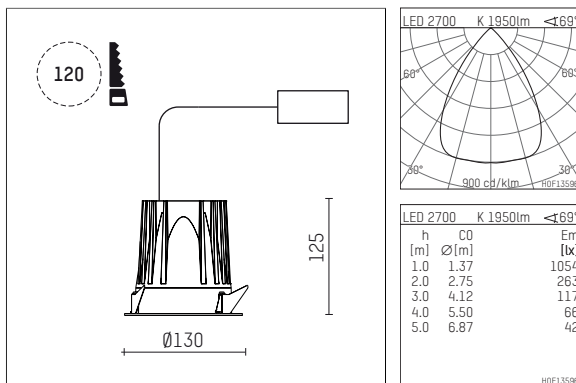

## 108 745 02 910 RD | white

complx.100 | rim  
ceiling recessed luminaire  
LED COB | 31 W 2700 K

- ceiling recessed luminaire complx.100 rim
- with a rim projecting over the ceiling
- for installation into suspended ceilings
- with LED COB 3000 lm
- colour temperature: 2700 K
- colour rendering index: CRI >90
- L90 / B10 (50.000h)
- SDCM < 2
- net luminous flux: 1950 lm
- total load: 31 W
- luminous efficacy: 62,9 lm/W
- rotationsymmetrical light distribution, wide flood
- darklight reflector of aluminium, mirror finish anodised
- cut of angle: 40 °
- UGR: 20
- with external LED power unit, electronic (DALI), 220-240 V, 0/50/60 Hz
- dimmable
- dimming range: 100-1 %
- power supply: supply cord with plug connection 2x5x2,5 mm², length: 360 mm
- housing of die cast aluminium
- height: 115 mm
- diameter: 130 mm, recessing diameter: 120 mm
- recessing depth: 125 mm, ceiling thickness: 2-25mm
- weight: 0,86 kg
- protection rating: IP44
- protection class I
- 5 years Hoffmeister warranty
- Made in Germany
- certificates: manufactured according to DIN VDE 0711 / EN 60598, CE
- colour: white (RAL9016)
- 108 745 02 910 RD

## Optional accessories

description accessory general	dimensions in mm	item number	pic.-No.
housing for concrete cast for recessed downlights complx.100 rim	ØxH: 342 x 160	108 605 10 000	01

01