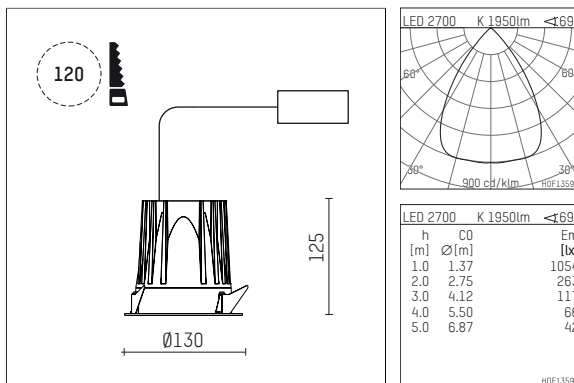

108 745 02 910 R | white

complx.100 | rim
ceiling recessed luminaire
LED COB | 31 W 2700 K

- ceiling recessed luminaire complx.100 rim
- with a rim projecting over the ceiling
- for installation into suspended ceilings
- with LED COB 3000 lm
- colour temperature: 2700 K
- colour rendering index: CRI >90
- L90 / B10 (50.000h)
- SDCM < 2
- net luminous flux: 1950 lm
- total load: 31 W
- luminous efficacy: 62,9 lm/W
- rotationsymmetrical light distribution, wide flood
- darklight reflector of aluminium, mirror finish anodised
- cut of angle: 40 °
- UGR: 20
- with external LED power unit, electronic, 220-240 V, 0/50/60 Hz
- power supply: supply cord with plug connection 2x5x2,5 mm², length: 360 mm
- housing of die cast aluminium
- height: 115 mm
- diameter: 130 mm, recessing diameter: 120 mm
- recessing depth: 125 mm, ceiling thickness: 2-25mm
- weight: 0,86 kg
- protection rating: IP44
- protection class I
- 5 years Hoffmeister warranty
- Made in Germany
- certificates: manufactured according to DIN VDE 0711 / EN 60598, CE
- colour: white (RAL9016)
- 108 745 02 910 R

- Overview of accessories on the following page / s

108 745 02 910 R
accessory

Optional accessories

description accessory general	dimensions in mm	item number	pic.-No.
housing for concrete cast for recessed downlights complx.100 rim	ØxH: 342 x 160	108 605 10 000	01