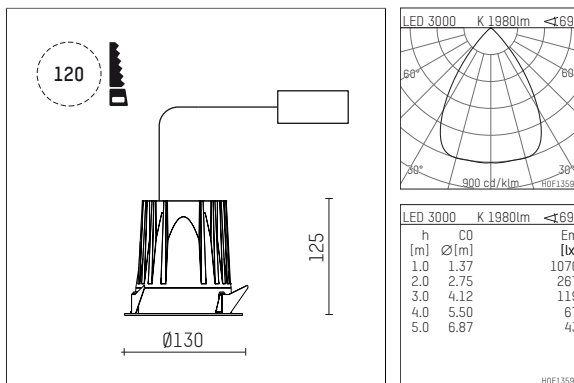

108 745 03 910 RD | white

complx.100 | rim
ceiling recessed luminaire
LED COB | 26 W 3000 K

- ceiling recessed luminaire complx.100 rim
- with a rim projecting over the ceiling
- for installation into suspended ceilings
- with LED COB 3000 lm
- colour temperature: 3000 K
- colour rendering index: CRI >90
- L90 / B10 (50.000h)
- SDCM < 2
- net luminous flux: 1980 lm
- total load: 26 W
- luminous efficacy: 76,2 lm/W
- rotationsymmetrical light distribution, wide flood
- darklight reflector of aluminium, mirror finish anodised
- cut of angle: 40 °
- UGR: 20
- with external LED power unit, electronic (DALI), 220-240 V, 0/50/60 Hz
- dimmable
- dimming range: 100-1 %
- power supply: supply cord with plug connection 2x5x2,5 mm², length: 360 mm
- housing of die cast aluminium
- height: 115 mm
- diameter: 130 mm, recessing diameter: 120 mm
- recessing depth: 125 mm, ceiling thickness: 2-25mm
- weight: 0,86 kg
- protection rating: IP44
- protection class I
- 5 years Hoffmeister warranty
- Made in Germany
- certificates: manufactured according to DIN VDE 0711 / EN 60598, CE
- colour: white (RAL9016)
- 108 745 03 910 RD

- Overview of accessories on the following page / s

108 745 03 910 RD
accessory

Optional accessories

description accessory general	dimensions in mm	item number	pic.-No.
housing for concrete cast for recessed downlights complx.100 rim	ØxH: 342 x 160	108 605 10 000	01