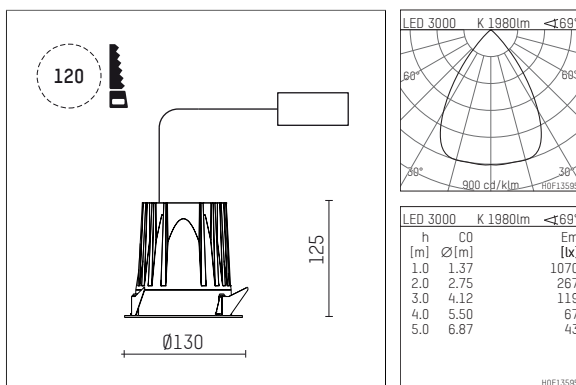

## 108 745 03 910 R | white

complx.100 | rim  
ceiling recessed luminaire  
LED COB | 26 W 3000 K

- ceiling recessed luminaire complx.100 rim
- with a rim projecting over the ceiling
- for installation into suspended ceilings
- with LED COB 3000 lm
- colour temperature: 3000 K
- colour rendering index: CRI >90
- L90 / B10 (50.000h)
- SDCM < 2
- net luminous flux: 1980 lm
- total load: 26 W
- luminous efficacy: 76,2 lm/W
- rotationsymmetrical light distribution, wide flood
- darklight reflector of aluminium, mirror finish anodised
- cut of angle: 40 °
- UGR: 20
- with external LED power unit, electronic, 220-240 V, 0/50/60 Hz
- power supply: supply cord with plug connection 2x5x2,5 mm<sup>2</sup>, length: 360 mm
- housing of die cast aluminium
- height: 115 mm
- diameter: 130 mm, recessing diameter: 120 mm
- recessing depth: 125 mm, ceiling thickness: 2-25mm
- weight: 0,86 kg
- protection rating: IP44
- protection class I
- 5 years Hoffmeister warranty
- Made in Germany
- certificates: manufactured according to DIN VDE 0711 / EN 60598, CE
- colour: white (RAL9016)
- 108 745 03 910 R

- Overview of accessories on the following page / s

108 745 03 910 R  
**accessory****Optional accessories**

description accessory general	dimensions in mm	item number	pic.-No.
housing for concrete cast for recessed downlights complx.100 rim	ØxH: 342 x 160	108 605 10 000	01