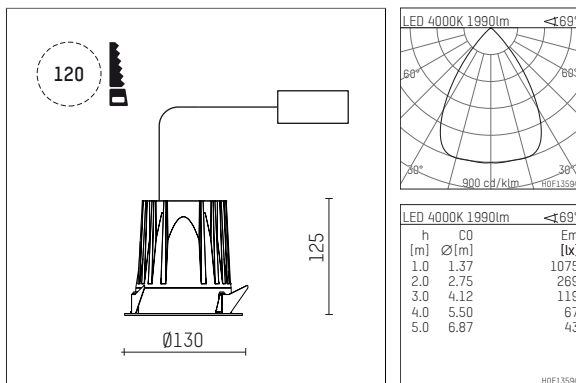

108 745 04 910 RD | white

complx.100 | rim
ceiling recessed luminaire
LED COB | 26 W 4000 K

- ceiling recessed luminaire complx.100 rim
- with a rim projecting over the ceiling
- for installation into suspended ceilings
- with LED COB 3000 lm
- colour temperature: 4000 K
- colour rendering index: CRI >90
- L90 / B10 (50.000h)
- SDCM < 2
- net luminous flux: 1990 lm
- total load: 26 W
- luminous efficacy: 76,5 lm/W
- rotationsymmetrical light distribution, wide flood
- darklight reflector of aluminium, mirror finish anodised
- cut of angle: 40 °
- UGR: 20
- with external LED power unit, electronic (DALI), 220-240 V, 0/50/60 Hz
- dimmable
- dimming range: 100-1 %
- power supply: supply cord with plug connection 2x5x2,5 mm², length: 360 mm
- housing of die cast aluminium
- height: 115 mm
- diameter: 130 mm, recessing diameter: 120 mm
- recessing depth: 125 mm, ceiling thickness: 2-25mm
- weight: 0,86 kg
- protection rating: IP44
- protection class I
- 5 years Hoffmeister warranty
- Made in Germany
- certificates: manufactured according to DIN VDE 0711 / EN 60598, CE
- colour: white (RAL9016)
- 108 745 04 910 RD

- Overview of accessories on the following page / s

108 745 04 910 RD
accessory**Optional accessories**

description accessory general	dimensions in mm	item number	pic.-No.
housing for concrete cast for recessed downlights complx.100 rim	ØxH: 342 x 160	108 605 10 000	01