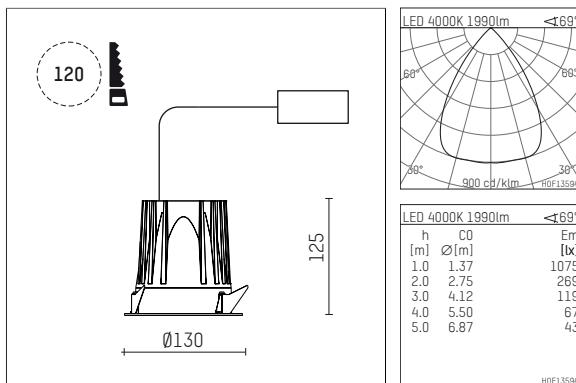

108 745 04 910 R | white

complx.100 | rim
ceiling recessed luminaire
LED COB | 26 W 4000 K

- ceiling recessed luminaire complx.100 rim
- with a rim projecting over the ceiling
- for installation into suspended ceilings
- with LED COB 3000 lm
- colour temperature: 4000 K
- colour rendering index: CRI >90
- L90 / B10 (50.000h)
- SDCM < 2
- net luminous flux: 1990 lm
- total load: 26 W
- luminous efficacy: 76,5 lm/W
- rotationsymmetrical light distribution, wide flood
- darklight reflector of aluminium, mirror finish anodised
- cut of angle: 40 °
- UGR: 20
- with external LED power unit, electronic, 220-240 V, 0/50/60 Hz
- power supply: supply cord with plug connection 2x5x2,5 mm², length: 360 mm
- housing of die cast aluminium
- height: 115 mm
- diameter: 130 mm, recessing diameter: 120 mm
- recessing depth: 125 mm, ceiling thickness: 2-25mm
- weight: 0,86 kg
- protection rating: IP44
- protection class I
- 5 years Hoffmeister warranty
- Made in Germany
- certificates: manufactured according to DIN VDE 0711 / EN 60598, CE
- colour: white (RAL9016)
- 108 745 04 910 R

- Overview of accessories on the following page / s

108 745 04 910 R
accessory**Optional accessories**

description accessory general	dimensions in mm	item number	pic.-No.
housing for concrete cast for recessed downlights complx.100 rim	ØxH: 342 x 160	108 605 10 000	01