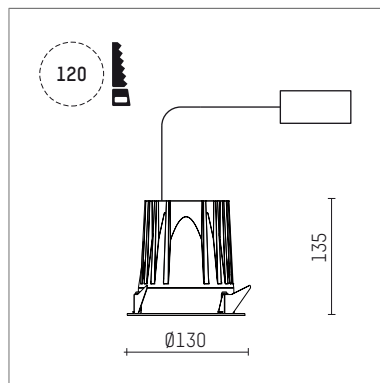

1088213W910 | white

complx.100
ceiling recessed luminaire
LED COB | 19 W 3000 K

- ceiling recessed luminaire complx.100
- with a rim projecting over the ceiling
- for installation into suspended ceilings
- with LED COB
- colour temperature: 3000 K
- colour rendering index: CRI >90
- L90 / B10 (50.000h)
- SDCM < 2
- net luminous flux: 2206 lm
- total load: 19 W
- luminous efficacy: 116,1 lm/W
- rotationsymmetrical light distribution, spot
- reflector of aluminium, white
- beam angle: 17 °
- UGR: 19
- with external LED power unit, electronic, 220-240 V, 0/50/60 Hz
- power supply: push-wire terminal 2x2x2,5 mm²
- housing of die cast aluminium
- height: 125 mm
- diameter: 130 mm, recessing diameter: 120 mm
- recessing depth: 135 mm, ceiling thickness: 2-25mm
- weight: 0,84 kg
- protection rating: IP20
- protection class II
- 5 years Hoffmeister warranty
- Made in Germany
- maximum ambient temperature: 40 ° C
- certificates: manufactured according to DIN VDE 0711 / EN 60598, CE
- colour: white (RAL9016)
- 1088213W910

- Overview of accessories on the following page / s

1088213W910
accessory

Optional accessories

description accessory general	dimensions in mm	item number	pic.-No.
housing for concrete cast for recessed downlights complx.100 rim	ØxH: 342 x 160	108 605 10 000	01
accessory kit for through-wiring 5-pole plug connection		103399	02