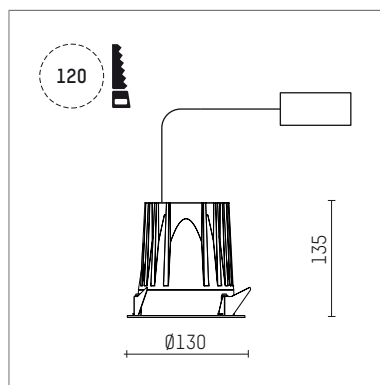

1088254S906D | silver

complx.100
ceiling recessed luminaire
LED COB | 19 W 4000 K

- ceiling recessed luminaire complx.100
- with a rim projecting over the ceiling
- for installation into suspended ceilings
- with LED COB
- colour temperature: 4000 K
- colour rendering index: CRI >90
- L90 / B10 (50.000h)
- SDCM < 2
- net luminous flux: 2098 lm
- total load: 19 W
- luminous efficacy: 110,4 lm/W
- rotationsymmetrical light distribution, flood
- reflector of aluminium, mirror finish anodised
- beam angle: 52 °
- UGR: 19
- with external LED power unit, electronic (DALI), 220-240 V, 0/50/60 Hz
- dimmable
- dimming range: 100-1 %
- power supply: push-wire terminal 4x1,5 mm²
- housing of die cast aluminium
- height: 125 mm
- diameter: 130 mm, recessing diameter: 120 mm
- recessing depth: 135 mm, ceiling thickness: 2-25mm
- weight: 0,84 kg
- protection rating: IP20
- protection class II
- 5 years Hoffmeister warranty
- Made in Germany
- maximum ambient temperature: 40 ° C
- certificates: manufactured according to DIN VDE 0711 / EN 60598, CE
- colour: silver (RAL9006)
- 1088254S906D

- Overview of accessories on the following page / s

1088254S906D
accessory

Optional accessories

description accessory general	dimensions in mm	item number	pic.-No.
housing for concrete cast for recessed downlights complx.100 rim	ØxH: 342 x 160	108 605 10 000	01
accessory kit for through-wiring 5-pole plug connection		103399	02