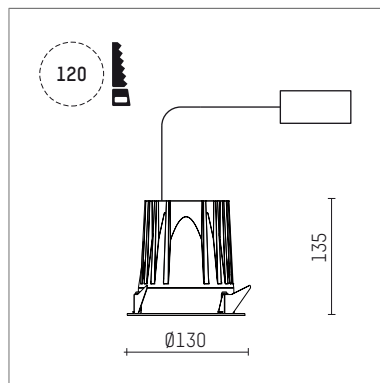

1088354S910D | white

complx.100
ceiling recessed luminaire
LED COB | 27 W 4000 K

- ceiling recessed luminaire complx.100
- with a rim projecting over the ceiling
- for installation into suspended ceilings
- with LED COB
- colour temperature: 4000 K
- colour rendering index: CRI >90
- L90 / B10 (50.000h)
- SDCM < 2
- net luminous flux: 2748 lm
- total load: 27 W
- luminous efficacy: 101,8 lm/W
- rotationsymmetrical light distribution, flood
- reflector of aluminium, mirror finish anodised
- beam angle: 52 °
- UGR: 19
- with external LED power unit, electronic (DALI), 220-240 V, 0/50/60 Hz
- dimmable
- dimming range: 100-1 %
- power supply: push-wire terminal 4x1,5 mm²
- housing of die cast aluminium
- height: 125 mm
- diameter: 130 mm, recessing diameter: 120 mm
- recessing depth: 135 mm, ceiling thickness: 2-25mm
- weight: 0,84 kg
- protection rating: IP20
- protection class II
- 5 years Hoffmeister warranty
- Made in Germany
- maximum ambient temperature: 40 ° C
- certificates: manufactured according to DIN VDE 0711 / EN 60598, CE
- colour: white (RAL9016)
- 1088354S910D

- Overview of accessories on the following page / s

1088354S910D
accessory**Optional accessories**

description accessory general	dimensions in mm	item number	pic.-No.
housing for concrete cast for recessed downlights complx.100 rim	ØxH: 342 x 160	108 605 10 000	01
accessory kit for through-wiring 5-pole plug connection		103399	02