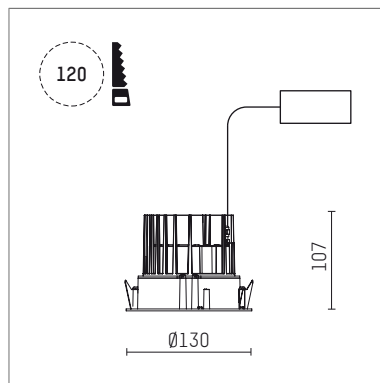

1088382B910 | white

complx.100
ceiling recessed luminaire
LED COB | 27 W 2700 K

- ceiling recessed luminaire complx.100
- with a rim projecting over the ceiling
- for installation into suspended ceilings
- with LED COB
- colour temperature: 2700 K
- colour rendering index: CRI >90
- L90 / B10 (50.000h)
- SDCM < 2
- net luminous flux: 2507 lm
- total load: 27 W
- luminous efficacy: 92,8 lm/W
- rotationsymmetrical light distribution, very wide flood
- reflector of aluminium, black
- beam angle: 85 °
- UGR: 24
- with external LED power unit, electronic, 220-240 V, 0/50/60 Hz
- power supply: push-wire terminal 2x2x2,5 mm²
- housing of die cast aluminium
- height: 97 mm
- diameter: 130 mm, recessing diameter: 120 mm
- recessing depth: 107 mm, ceiling thickness: 2-25mm
- weight: 0,84 kg
- protection rating: IP20
- protection class II
- 5 years Hoffmeister warranty
- Made in Germany
- maximum ambient temperature: 40 ° C
- certificates: manufactured according to DIN VDE 0711 / EN 60598, CE
- colour: white (RAL9016)
- 1088382B910
