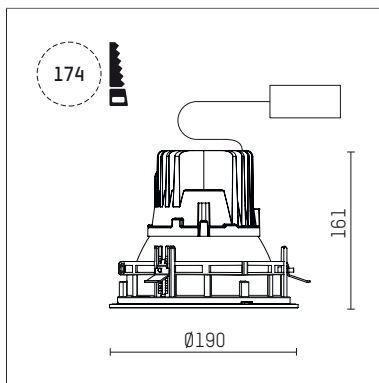

109 100 03 910 RD | white

complx.150 | IP65
ceiling recessed luminaire
LED | 15 W 3000 K

- ceiling recessed luminaire complx.150 IP65
- with a rim projecting over the ceiling
- for installation into suspended ceilings
- with LED 1100 lm
- colour temperature: 3000 K
- colour rendering index: CRI >90
- L90 / B10 (50.000h)
- SDCM < 2
- net luminous flux: 770 lm
- total load: 15 W
- luminous efficacy: 51,3 lm/W
- rotationsymmetrical light distribution, narrow spot
- safety cable for reflector module
- darklight reflector of aluminium, mirror finish anodised
- cut of angle: 30 °
- beam angle: 5 °
- UGR: -0
- with external LED power unit, electronic (DALI), 220-240 V, 0/50/60 Hz
- amplitude dimming
- dimming range: 100-1 %
- power supply: push-wire terminal 2x5x2,5 mm²
- with IP68 cable gland
- housing of die cast aluminium
- safety glass, clear
- recessing ring of die cast aluminium
- height: 156 mm
- diameter: 190 mm, recessing diameter: 174 mm
- recessing depth: 161 mm, ceiling thickness: 4-35 mm
- weight: 3,3 kg
- protection rating: IP65
- protection class I
- 5 years Hoffmeister warranty
- Made in Germany
- certificates: manufactured according to DIN VDE 0711 / EN 60598, CE
- colour: white (RAL9016)
- 109 100 03 910 RD