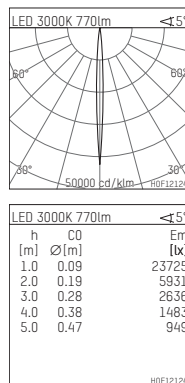

109 100 03 910 RD | white

complx.150 | IP65
ceiling recessed luminaire
LED | 15 W 3000 K

- ceiling recessed luminaire complx.150 IP65
- with a rim projecting over the ceiling
- for installation into suspended ceilings
- with LED 1100 lm
- colour temperature: 3000 K
- colour rendering index: CRI >90
- L90 / B10 (50.000h)
- SDCM < 2
- net luminous flux: 770 lm
- total load: 15 W
- luminous efficacy: 51,3 lm/W
- rotationsymmetrical light distribution, narrow spot
- safety cable for reflector module
- darklight reflector of aluminium, mirror finish anodised
- cut of angle: 30 °
- beam angle: 5 °
- UGR: -0
- with external LED power unit, electronic (DALI), 220-240 V, 0/50/60 Hz
- amplitude dimming
- dimming range: 100-1 %
- power supply: push-wire terminal 2x5x2,5 mm²
- with IP68 cable gland
- housing of die cast aluminium
- safety glass, clear
- recessing ring of die cast aluminium
- height: 156 mm
- diameter: 190 mm, recessing diameter: 174 mm
- recessing depth: 161 mm, ceiling thickness: 4-35 mm
- weight: 3,3 kg
- protection rating: IP65
- protection class I
- 5 years Hoffmeister warranty
- Made in Germany
- certificates: manufactured according to DIN VDE 0711 / EN 60598, CE
- colour: white (RAL9016)
- 109 100 03 910 RD