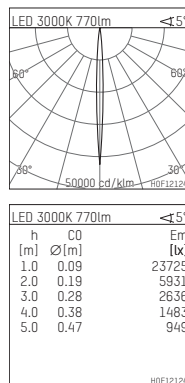

## 109 100 03 910 R | white

complx.150 | IP65  
ceiling recessed luminaire  
LED | 15 W 3000 K

- ceiling recessed luminaire complx.150 IP65
- with a rim projecting over the ceiling
- for installation into suspended ceilings
- with LED 1100 lm
- colour temperature: 3000 K
- colour rendering index: CRI >90
- L90 / B10 (50.000h)
- SDCM < 3
- net luminous flux: 770 lm
- total load: 15 W
- luminous efficacy: 51,3 lm/W
- rotationsymmetrical light distribution, narrow spot
- safety cable for reflector module
- darklight reflector of aluminium, mirror finish anodised
- cut of angle: 30 °
- beam angle: 5 °
- UGR: -0
- with external LED power unit, electronic, 220-240 V, 0/50/60 Hz
- power supply: push-wire terminal 2x5x2,5 mm<sup>2</sup>
- with IP68 cable gland
- housing of die cast aluminium
- safety glass, clear
- recessing ring of die cast aluminium
- height: 156 mm
- diameter: 190 mm, recessing diameter: 174 mm
- recessing depth: 161 mm, ceiling thickness: 4-35 mm
- weight: 3,3 kg
- protection rating: IP65
- protection class I
- 5 years Hoffmeister warranty
- Made in Germany
- certificates: manufactured according to DIN VDE 0711 / EN 60598, CE
- colour: white (RAL9016)
- 109 100 03 910 R