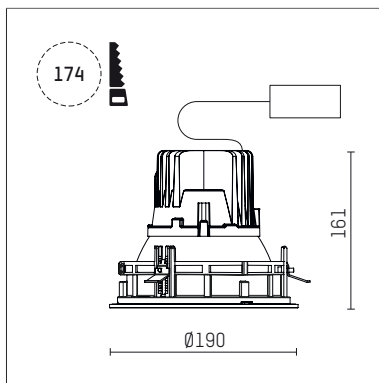

## 109 100 03 910 R | white

complx.150 | IP65  
ceiling recessed luminaire  
LED | 15 W 3000 K

- ceiling recessed luminaire complx.150 IP65
- with a rim projecting over the ceiling
- for installation into suspended ceilings
- with LED 1100 lm
- colour temperature: 3000 K
- colour rendering index: CRI >90
- L90 / B10 (50.000h)
- SDCM < 3
- net luminous flux: 770 lm
- total load: 15 W
- luminous efficacy: 51,3 lm/W
- rotationsymmetrical light distribution, narrow spot
- safety cable for reflector module
- darklight reflector of aluminium, mirror finish anodised
- cut of angle: 30 °
- beam angle: 5 °
- UGR: -0
- with external LED power unit, electronic, 220-240 V, 0/50/60 Hz
- power supply: push-wire terminal 2x5x2,5 mm<sup>2</sup>
- with IP68 cable gland
- housing of die cast aluminium
- safety glass, clear
- recessing ring of die cast aluminium
- height: 156 mm
- diameter: 190 mm, recessing diameter: 174 mm
- recessing depth: 161 mm, ceiling thickness: 4-35 mm
- weight: 3,3 kg
- protection rating: IP65
- protection class I
- 5 years Hoffmeister warranty
- Made in Germany
- certificates: manufactured according to DIN VDE 0711 / EN 60598, CE
- colour: white (RAL9016)
- 109 100 03 910 R