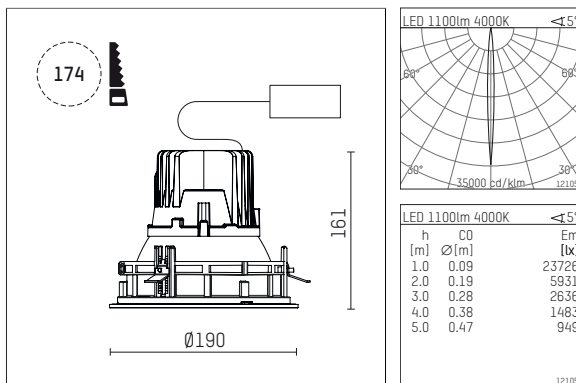

## 109 100 04 910 RD | white

complx.150 | IP65  
ceiling recessed luminaire  
LED | 15 W 4000 K

- ceiling recessed luminaire complx.150 IP65
- with a rim projecting over the ceiling
- for installation into suspended ceilings
- with LED 1100 lm
- colour temperature: 4000 K
- colour rendering index: CRI >80
- L90 / B10 (50.000h)
- SDCM < 3
- total load: 15 W
- rotationsymmetrical light distribution, narrow spot
- safety cable for reflector module
- darklight reflector of aluminium, mirror finish anodised
- cut of angle: 30 °
- beam angle: 5 °
- UGR: -0
- with external LED power unit, electronic (DALI), 220-240 V, 0/50/60 Hz
- amplitude dimming
- dimming range: 100-1 %
- power supply: push-wire terminal 2x5x2,5 mm<sup>2</sup>
- with IP68 cable gland
- housing of die cast aluminium
- safety glass, clear
- recessing ring of die cast aluminium
- height: 156 mm
- diameter: 190 mm, recessing diameter: 174 mm
- recessing depth: 161 mm, ceiling thickness: 4-35 mm
- weight: 3,3 kg
- protection rating: IP65
- protection class I
- 5 years Hoffmeister warranty
- Made in Germany
- certificates: manufactured according to DIN VDE 0711 / EN 60598, CE
- colour: white (RAL9016)
- 109 100 04 910 RD