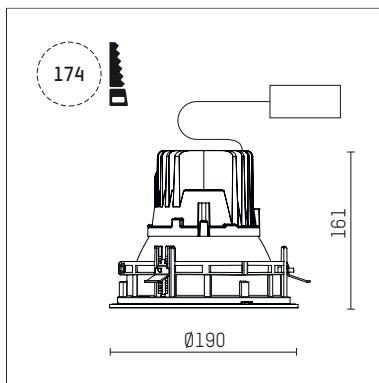

109 100 04 910 R | white

complx.150 | IP65
ceiling recessed luminaire
LED | 15 W 4000 K

- ceiling recessed luminaire complx.150 IP65
- with a rim projecting over the ceiling
- for installation into suspended ceilings
- with LED 1100 lm
- colour temperature: 4000 K
- colour rendering index: CRI >80
- L90 / B10 (50.000h)
- SDCM < 3
- net luminous flux: 770 lm
- total load: 15 W
- luminous efficacy: 51,3 lm/W
- rotationsymmetrical light distribution, narrow spot
- safety cable for reflector module
- darklight reflector of aluminium, mirror finish anodised
- cut of angle: 30 °
- beam angle: 5 °
- UGR: -0
- with external LED power unit, electronic, 220-240 V, 0/50/60 Hz
- power supply: push-wire terminal 2x5x2,5 mm²
- with IP68 cable gland
- housing of die cast aluminium
- safety glass, clear
- recessing ring of die cast aluminium
- height: 156 mm
- diameter: 190 mm, recessing diameter: 174 mm
- recessing depth: 161 mm, ceiling thickness: 4-35 mm
- weight: 3,3 kg
- protection rating: IP65
- protection class I
- 5 years Hoffmeister warranty
- Made in Germany
- certificates: manufactured according to DIN VDE 0711 / EN 60598, CE
- colour: white (RAL9016)
- 109 100 04 910 R