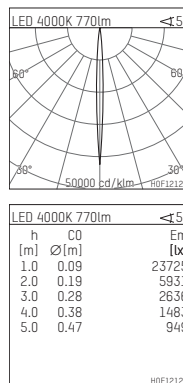

109 100 04 910 R | white

complx.150 | IP65
ceiling recessed luminaire
LED | 15 W 4000 K

- ceiling recessed luminaire complx.150 IP65
- with a rim projecting over the ceiling
- for installation into suspended ceilings
- with LED 1100 lm
- colour temperature: 4000 K
- colour rendering index: CRI >80
- L90 / B10 (50.000h)
- SDCM < 3
- net luminous flux: 770 lm
- total load: 15 W
- luminous efficacy: 51,3 lm/W
- rotationsymmetrical light distribution, narrow spot
- safety cable for reflector module
- darklight reflector of aluminium, mirror finish anodised
- cut of angle: 30 °
- beam angle: 5 °
- UGR: -0
- with external LED power unit, electronic, 220-240 V, 0/50/60 Hz
- power supply: push-wire terminal 2x5x2,5 mm²
- with IP68 cable gland
- housing of die cast aluminium
- safety glass, clear
- recessing ring of die cast aluminium
- height: 156 mm
- diameter: 190 mm, recessing diameter: 174 mm
- recessing depth: 161 mm, ceiling thickness: 4-35 mm
- weight: 3,3 kg
- protection rating: IP65
- protection class I
- 5 years Hoffmeister warranty
- Made in Germany
- certificates: manufactured according to DIN VDE 0711 / EN 60598, CE
- colour: white (RAL9016)
- 109 100 04 910 R