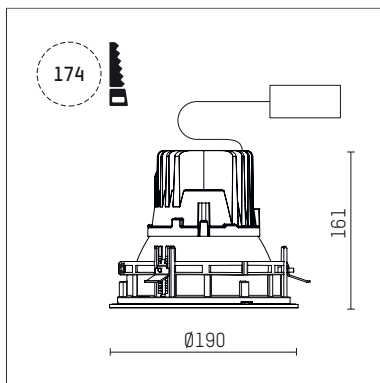

109 101 03 910 RD | white

complx.150 | IP65
ceiling recessed luminaire
LED | 28 W 3000 K

- ceiling recessed luminaire complx.150 IP65
- with a rim projecting over the ceiling
- for installation into suspended ceilings
- with LED 2400 lm
- colour temperature: 3000 K
- colour rendering index: CRI >90
- L90 / B10 (50.000h)
- SDCM < 2
- net luminous flux: 1930 lm
- total load: 28 W
- luminous efficacy: 68,9 lm/W
- rotationsymmetrical light distribution, spot
- safety cable for reflector module
- darklight reflector of aluminium, mirror finish anodised
- cut of angle: 30 °
- beam angle: 10 °
- UGR: -8
- with external LED power unit, electronic (DALI), 220-240 V, 0/50/60 Hz
- amplitude dimming
- dimming range: 100-1 %
- power supply: push-wire terminal 2x5x2,5 mm²
- with IP68 cable gland
- housing of die cast aluminium
- safety glass, clear
- recessing ring of die cast aluminium
- height: 156 mm
- diameter: 190 mm, recessing diameter: 174 mm
- recessing depth: 161 mm, ceiling thickness: 4-35 mm
- weight: 3,3 kg
- protection rating: IP65
- protection class I
- 5 years Hoffmeister warranty
- Made in Germany
- certificates: manufactured according to DIN VDE 0711 / EN 60598, CE
- colour: white (RAL9016)
- 109 101 03 910 RD