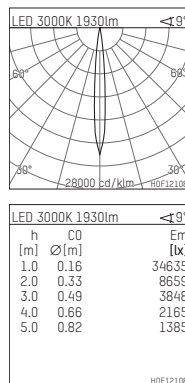

109 101 03 910 RD | white

complx.150 | IP65
ceiling recessed luminaire
LED | 28 W 3000 K

- ceiling recessed luminaire complx.150 IP65
- with a rim projecting over the ceiling
- for installation into suspended ceilings
- with LED 2400 lm
- colour temperature: 3000 K
- colour rendering index: CRI >90
- L90 / B10 (50.000h)
- SDCM < 2
- net luminous flux: 1930 lm
- total load: 28 W
- luminous efficacy: 68,9 lm/W
- rotationsymmetrical light distribution, spot
- safety cable for reflector module
- darklight reflector of aluminium, mirror finish anodised
- cut of angle: 30 °
- beam angle: 10 °
- UGR: -8
- with external LED power unit, electronic (DALI), 220-240 V, 0/50/60 Hz
- amplitude dimming
- dimming range: 100-1 %
- power supply: push-wire terminal 2x5x2,5 mm²
- with IP68 cable gland
- housing of die cast aluminium
- safety glass, clear
- recessing ring of die cast aluminium
- height: 156 mm
- diameter: 190 mm, recessing diameter: 174 mm
- recessing depth: 161 mm, ceiling thickness: 4-35 mm
- weight: 3,3 kg
- protection rating: IP65
- protection class I
- 5 years Hoffmeister warranty
- Made in Germany
- certificates: manufactured according to DIN VDE 0711 / EN 60598, CE
- colour: white (RAL9016)
- 109 101 03 910 RD