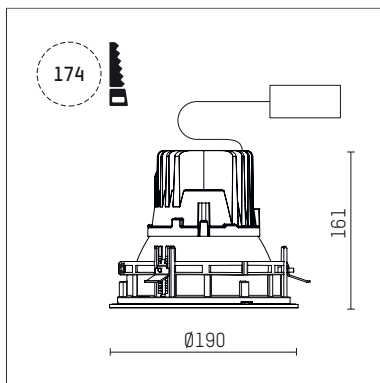

109 101 03 910 R | white

complx.150 | IP65
ceiling recessed luminaire
LED | 28 W 3000 K

- ceiling recessed luminaire complx.150 IP65
- with a rim projecting over the ceiling
- for installation into suspended ceilings
- with LED 2400 lm
- colour temperature: 3000 K
- colour rendering index: CRI >90
- L90 / B10 (50.000h)
- SDCM < 2
- net luminous flux: 1930 lm
- total load: 28 W
- luminous efficacy: 68,9 lm/W
- rotationsymmetrical light distribution, spot
- safety cable for reflector module
- darklight reflector of aluminium, mirror finish anodised
- cut of angle: 30 °
- beam angle: 10 °
- UGR: -8
- with external LED power unit, electronic, 220-240 V, 0/50/60 Hz
- power supply: push-wire terminal 2x5x2,5 mm²
- with IP68 cable gland
- housing of die cast aluminium
- safety glass, clear
- recessing ring of die cast aluminium
- height: 156 mm
- diameter: 190 mm, recessing diameter: 174 mm
- recessing depth: 161 mm, ceiling thickness: 4-35 mm
- weight: 3,3 kg
- protection rating: IP65
- protection class I
- 5 years Hoffmeister warranty
- Made in Germany
- certificates: manufactured according to DIN VDE 0711 / EN 60598, CE
- colour: white (RAL9016)
- 109 101 03 910 R