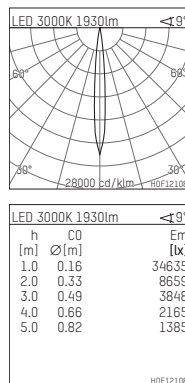

109 101 03 910 R | white

complx.150 | IP65
ceiling recessed luminaire
LED | 28 W 3000 K

- ceiling recessed luminaire complx.150 IP65
- with a rim projecting over the ceiling
- for installation into suspended ceilings
- with LED 2400 lm
- colour temperature: 3000 K
- colour rendering index: CRI >90
- L90 / B10 (50.000h)
- SDCM < 2
- net luminous flux: 1930 lm
- total load: 28 W
- luminous efficacy: 68,9 lm/W
- rotationsymmetrical light distribution, spot
- safety cable for reflector module
- darklight reflector of aluminium, mirror finish anodised
- cut of angle: 30 °
- beam angle: 10 °
- UGR: -8
- with external LED power unit, electronic, 220-240 V, 0/50/60 Hz
- power supply: push-wire terminal 2x5x2,5 mm²
- with IP68 cable gland
- housing of die cast aluminium
- safety glass, clear
- recessing ring of die cast aluminium
- height: 156 mm
- diameter: 190 mm, recessing diameter: 174 mm
- recessing depth: 161 mm, ceiling thickness: 4-35 mm
- weight: 3,3 kg
- protection rating: IP65
- protection class I
- 5 years Hoffmeister warranty
- Made in Germany
- certificates: manufactured according to DIN VDE 0711 / EN 60598, CE
- colour: white (RAL9016)
- 109 101 03 910 R