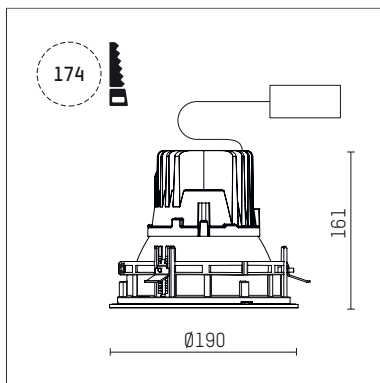

109 101 04 910 RD | white

complx.150 | IP65
ceiling recessed luminaire
LED | 28 W 4000 K

- ceiling recessed luminaire complx.150 IP65
- with a rim projecting over the ceiling
- for installation into suspended ceilings
- with LED 3150 lm
- colour temperature: 4000 K
- colour rendering index: CRI >80
- L90 / B10 (50.000h)
- SDCM < 2
- net luminous flux: 2540 lm
- total load: 28 W
- luminous efficacy: 90,7 lm/W
- rotationsymmetrical light distribution, spot
- safety cable for reflector module
- darklight reflector of aluminium, mirror finish anodised
- cut of angle: 30 °
- beam angle: 10 °
- UGR: -7
- with external LED power unit, electronic (DALI), 220-240 V, 0/50/60 Hz
- amplitude dimming
- dimming range: 100-1 %
- power supply: push-wire terminal 2x5x2,5 mm²
- with IP68 cable gland
- housing of die cast aluminium
- safety glass, clear
- recessing ring of die cast aluminium
- height: 156 mm
- diameter: 190 mm, recessing diameter: 174 mm
- recessing depth: 161 mm, ceiling thickness: 4-35 mm
- weight: 3,3 kg
- protection rating: IP65
- protection class I
- 5 years Hoffmeister warranty
- Made in Germany
- certificates: manufactured according to DIN VDE 0711 / EN 60598, CE
- colour: white (RAL9016)
- 109 101 04 910 RD