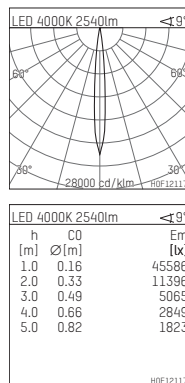

109 101 04 910 RD | white

complx.150 | IP65
ceiling recessed luminaire
LED | 28 W 4000 K

- ceiling recessed luminaire complx.150 IP65
- with a rim projecting over the ceiling
- for installation into suspended ceilings
- with LED 3150 lm
- colour temperature: 4000 K
- colour rendering index: CRI >80
- L90 / B10 (50.000h)
- SDCM < 2
- net luminous flux: 2540 lm
- total load: 28 W
- luminous efficacy: 90,7 lm/W
- rotationsymmetrical light distribution, spot
- safety cable for reflector module
- darklight reflector of aluminium, mirror finish anodised
- cut of angle: 30 °
- beam angle: 10 °
- UGR: -7
- with external LED power unit, electronic (DALI), 220-240 V, 0/50/60 Hz
- amplitude dimming
- dimming range: 100-1 %
- power supply: push-wire terminal 2x5x2,5 mm²
- with IP68 cable gland
- housing of die cast aluminium
- safety glass, clear
- recessing ring of die cast aluminium
- height: 156 mm
- diameter: 190 mm, recessing diameter: 174 mm
- recessing depth: 161 mm, ceiling thickness: 4-35 mm
- weight: 3,3 kg
- protection rating: IP65
- protection class I
- 5 years Hoffmeister warranty
- Made in Germany
- certificates: manufactured according to DIN VDE 0711 / EN 60598, CE
- colour: white (RAL9016)
- 109 101 04 910 RD