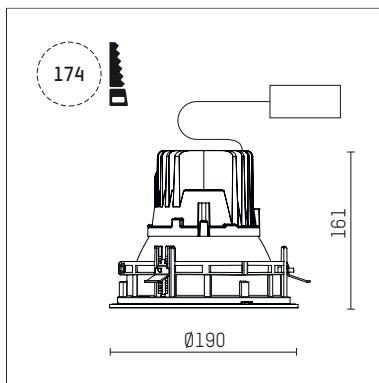

109 101 04 910 R | white

complx.150 | IP65
ceiling recessed luminaire
LED | 28 W 4000 K

- ceiling recessed luminaire complx.150 IP65
- with a rim projecting over the ceiling
- for installation into suspended ceilings
- with LED 3150 lm
- colour temperature: 4000 K
- colour rendering index: CRI >80
- L90 / B10 (50.000h)
- SDCM < 2
- net luminous flux: 2540 lm
- total load: 28 W
- luminous efficacy: 90,7 lm/W
- rotationsymmetrical light distribution, spot
- safety cable for reflector module
- darklight reflector of aluminium, mirror finish anodised
- cut of angle: 30 °
- beam angle: 10 °
- UGR: -7
- with external LED power unit, electronic, 220-240 V, 0/50/60 Hz
- power supply: push-wire terminal 2x5x2,5 mm²
- with IP68 cable gland
- housing of die cast aluminium
- safety glass, clear
- recessing ring of die cast aluminium
- height: 156 mm
- diameter: 190 mm, recessing diameter: 174 mm
- recessing depth: 161 mm, ceiling thickness: 4-35 mm
- weight: 3,3 kg
- protection rating: IP65
- protection class I
- 5 years Hoffmeister warranty
- Made in Germany
- certificates: manufactured according to DIN VDE 0711 / EN 60598, CE
- colour: white (RAL9016)
- 109 101 04 910 R