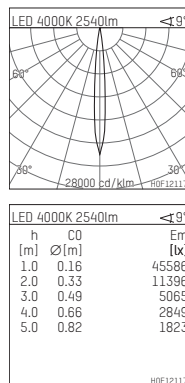

109 101 04 910 R | white

complx.150 | IP65
ceiling recessed luminaire
LED | 28 W 4000 K

- ceiling recessed luminaire complx.150 IP65
- with a rim projecting over the ceiling
- for installation into suspended ceilings
- with LED 3150 lm
- colour temperature: 4000 K
- colour rendering index: CRI >80
- L90 / B10 (50.000h)
- SDCM < 2
- net luminous flux: 2540 lm
- total load: 28 W
- luminous efficacy: 90,7 lm/W
- rotationsymmetrical light distribution, spot
- safety cable for reflector module
- darklight reflector of aluminium, mirror finish anodised
- cut of angle: 30 °
- beam angle: 10 °
- UGR: -7
- with external LED power unit, electronic, 220-240 V, 0/50/60 Hz
- power supply: push-wire terminal 2x5x2,5 mm²
- with IP68 cable gland
- housing of die cast aluminium
- safety glass, clear
- recessing ring of die cast aluminium
- height: 156 mm
- diameter: 190 mm, recessing diameter: 174 mm
- recessing depth: 161 mm, ceiling thickness: 4-35 mm
- weight: 3,3 kg
- protection rating: IP65
- protection class I
- 5 years Hoffmeister warranty
- Made in Germany
- certificates: manufactured according to DIN VDE 0711 / EN 60598, CE
- colour: white (RAL9016)
- 109 101 04 910 R