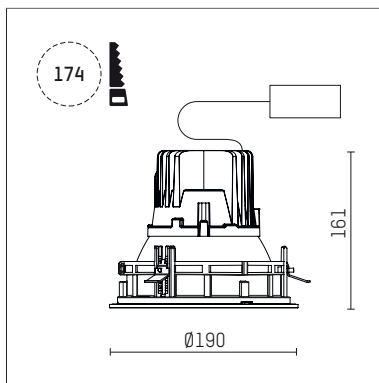

109 102 03 910 RD | white

complx.150 | IP65
ceiling recessed luminaire
LED | 28 W 3000 K

- ceiling recessed luminaire complx.150 IP65
- with a rim projecting over the ceiling
- for installation into suspended ceilings
- with LED 2400 lm
- colour temperature: 3000 K
- colour rendering index: CRI >90
- L90 / B10 (50.000h)
- SDCM < 2
- net luminous flux: 1920 lm
- total load: 28 W
- luminous efficacy: 68,6 lm/W
- rotationsymmetrical light distribution, spot
- safety cable for reflector module
- darklight reflector of aluminium, mirror finish anodised
- cut of angle: 30 °
- beam angle: 15 °
- UGR: -4
- with external LED power unit, electronic (DALI), 220-240 V, 0/50/60 Hz
- amplitude dimming
- dimming range: 100-1 %
- power supply: push-wire terminal 2x5x2,5 mm²
- with IP68 cable gland
- housing of die cast aluminium
- safety glass, clear
- recessing ring of die cast aluminium
- height: 156 mm
- diameter: 190 mm, recessing diameter: 174 mm
- recessing depth: 161 mm, ceiling thickness: 4-35 mm
- weight: 3,3 kg
- protection rating: IP65
- protection class I
- 5 years Hoffmeister warranty
- Made in Germany
- certificates: manufactured according to DIN VDE 0711 / EN 60598, CE
- colour: white (RAL9016)
- 109 102 03 910 RD