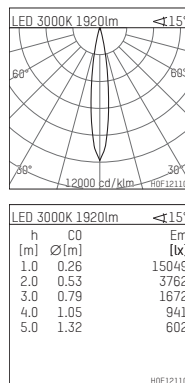

109 102 03 910 RD | white

complx.150 | IP65
ceiling recessed luminaire
LED | 28 W 3000 K

- ceiling recessed luminaire complx.150 IP65
- with a rim projecting over the ceiling
- for installation into suspended ceilings
- with LED 2400 lm
- colour temperature: 3000 K
- colour rendering index: CRI >90
- L90 / B10 (50.000h)
- SDCM < 2
- net luminous flux: 1920 lm
- total load: 28 W
- luminous efficacy: 68,6 lm/W
- rotationsymmetrical light distribution, spot
- safety cable for reflector module
- darklight reflector of aluminium, mirror finish anodised
- cut of angle: 30 °
- beam angle: 15 °
- UGR: -4
- with external LED power unit, electronic (DALI), 220-240 V, 0/50/60 Hz
- amplitude dimming
- dimming range: 100-1 %
- power supply: push-wire terminal 2x5x2,5 mm²
- with IP68 cable gland
- housing of die cast aluminium
- safety glass, clear
- recessing ring of die cast aluminium
- height: 156 mm
- diameter: 190 mm, recessing diameter: 174 mm
- recessing depth: 161 mm, ceiling thickness: 4-35 mm
- weight: 3,3 kg
- protection rating: IP65
- protection class I
- 5 years Hoffmeister warranty
- Made in Germany
- certificates: manufactured according to DIN VDE 0711 / EN 60598, CE
- colour: white (RAL9016)
- 109 102 03 910 RD