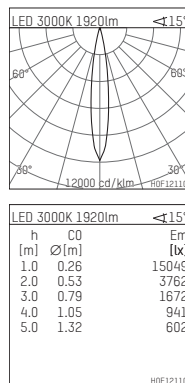

## 109 102 03 910 R | white

complx.150 | IP65  
ceiling recessed luminaire  
LED | 28 W 3000 K

- ceiling recessed luminaire complx.150 IP65
- with a rim projecting over the ceiling
- for installation into suspended ceilings
- with LED 2400 lm
- colour temperature: 3000 K
- colour rendering index: CRI >90
- L90 / B10 (50.000h)
- SDCM < 2
- net luminous flux: 1920 lm
- total load: 28 W
- luminous efficacy: 68,6 lm/W
- rotationsymmetrical light distribution, spot
- safety cable for reflector module
- darklight reflector of aluminium, mirror finish anodised
- cut of angle: 30 °
- beam angle: 15 °
- UGR: -4
- with external LED power unit, electronic, 220-240 V, 0/50/60 Hz
- power supply: push-wire terminal 2x5x2,5 mm<sup>2</sup>
- with IP68 cable gland
- housing of die cast aluminium
- safety glass, clear
- recessing ring of die cast aluminium
- height: 156 mm
- diameter: 190 mm, recessing diameter: 174 mm
- recessing depth: 161 mm, ceiling thickness: 4-35 mm
- weight: 3,3 kg
- protection rating: IP65
- protection class I
- 5 years Hoffmeister warranty
- Made in Germany
- certificates: manufactured according to DIN VDE 0711 / EN 60598, CE
- colour: white (RAL9016)
- 109 102 03 910 R