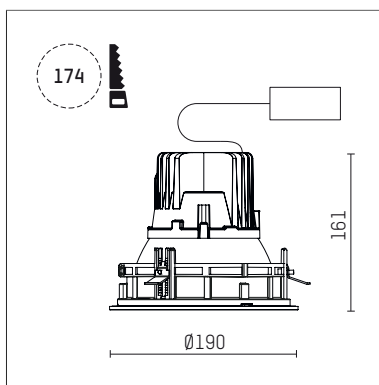

## 109 102 03 910 R | white

complx.150 | IP65  
ceiling recessed luminaire  
LED | 28 W 3000 K

- ceiling recessed luminaire complx.150 IP65
- with a rim projecting over the ceiling
- for installation into suspended ceilings
- with LED 2400 lm
- colour temperature: 3000 K
- colour rendering index: CRI >90
- L90 / B10 (50.000h)
- SDCM < 2
- net luminous flux: 1920 lm
- total load: 28 W
- luminous efficacy: 68,6 lm/W
- rotationsymmetrical light distribution, spot
- safety cable for reflector module
- darklight reflector of aluminium, mirror finish anodised
- cut of angle: 30 °
- beam angle: 15 °
- UGR: -4
- with external LED power unit, electronic, 220-240 V, 0/50/60 Hz
- power supply: push-wire terminal 2x5x2,5 mm<sup>2</sup>
- with IP68 cable gland
- housing of die cast aluminium
- safety glass, clear
- recessing ring of die cast aluminium
- height: 156 mm
- diameter: 190 mm, recessing diameter: 174 mm
- recessing depth: 161 mm, ceiling thickness: 4-35 mm
- weight: 3,3 kg
- protection rating: IP65
- protection class I
- 5 years Hoffmeister warranty
- Made in Germany
- certificates: manufactured according to DIN VDE 0711 / EN 60598, CE
- colour: white (RAL9016)
- 109 102 03 910 R