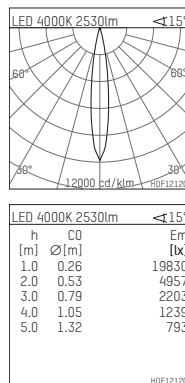

109 102 04 910 RD | white

complx.150 | IP65
ceiling recessed luminaire
LED | 28 W 4000 K

- ceiling recessed luminaire complx.150 IP65
- with a rim projecting over the ceiling
- for installation into suspended ceilings
- with LED 3150 lm
- colour temperature: 4000 K
- colour rendering index: CRI >80
- L90 / B10 (50.000h)
- SDCM < 2
- net luminous flux: 2530 lm
- total load: 28 W
- luminous efficacy: 90,4 lm/W
- rotationsymmetrical light distribution, spot
- safety cable for reflector module
- darklight reflector of aluminium, mirror finish anodised
- cut of angle: 30 °
- beam angle: 15 °
- UGR: -4
- with external LED power unit, electronic (DALI), 220-240 V, 0/50/60 Hz
- amplitude dimming
- dimming range: 100-1 %
- power supply: push-wire terminal 2x5x2,5 mm²
- with IP68 cable gland
- housing of die cast aluminium
- safety glass, clear
- recessing ring of die cast aluminium
- height: 156 mm
- diameter: 190 mm, recessing diameter: 174 mm
- recessing depth: 161 mm, ceiling thickness: 4-35 mm
- weight: 3,3 kg
- protection rating: IP65
- protection class I
- 5 years Hoffmeister warranty
- Made in Germany
- certificates: manufactured according to DIN VDE 0711 / EN 60598, CE
- colour: white (RAL9016)
- 109 102 04 910 RD