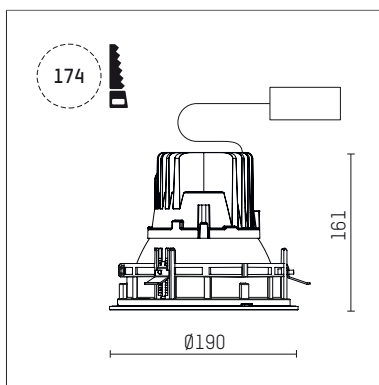

109 102 04 910 RD | white

complx.150 | IP65
ceiling recessed luminaire
LED | 28 W 4000 K

- ceiling recessed luminaire complx.150 IP65
- with a rim projecting over the ceiling
- for installation into suspended ceilings
- with LED 3150 lm
- colour temperature: 4000 K
- colour rendering index: CRI >80
- L90 / B10 (50.000h)
- SDCM < 2
- net luminous flux: 2530 lm
- total load: 28 W
- luminous efficacy: 90,4 lm/W
- rotationsymmetrical light distribution, spot
- safety cable for reflector module
- darklight reflector of aluminium, mirror finish anodised
- cut of angle: 30 °
- beam angle: 15 °
- UGR: -4
- with external LED power unit, electronic (DALI), 220-240 V, 0/50/60 Hz
- amplitude dimming
- dimming range: 100-1 %
- power supply: push-wire terminal 2x5x2,5 mm²
- with IP68 cable gland
- housing of die cast aluminium
- safety glass, clear
- recessing ring of die cast aluminium
- height: 156 mm
- diameter: 190 mm, recessing diameter: 174 mm
- recessing depth: 161 mm, ceiling thickness: 4-35 mm
- weight: 3,3 kg
- protection rating: IP65
- protection class I
- 5 years Hoffmeister warranty
- Made in Germany
- certificates: manufactured according to DIN VDE 0711 / EN 60598, CE
- colour: white (RAL9016)
- 109 102 04 910 RD