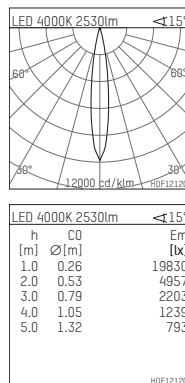

109 102 04 910 R | white

complx.150 | IP65
ceiling recessed luminaire
LED | 28 W 4000 K

- ceiling recessed luminaire complx.150 IP65
- with a rim projecting over the ceiling
- for installation into suspended ceilings
- with LED 3150 lm
- colour temperature: 4000 K
- colour rendering index: CRI >80
- L90 / B10 (50.000h)
- SDCM < 2
- net luminous flux: 2530 lm
- total load: 28 W
- luminous efficacy: 90,4 lm/W
- rotationsymmetrical light distribution, spot
- safety cable for reflector module
- darklight reflector of aluminium, mirror finish anodised
- cut of angle: 30 °
- beam angle: 15 °
- UGR: -4
- with external LED power unit, electronic, 220-240 V, 0/50/60 Hz
- power supply: push-wire terminal 2x5x2,5 mm²
- with IP68 cable gland
- housing of die cast aluminium
- safety glass, clear
- recessing ring of die cast aluminium
- height: 156 mm
- diameter: 190 mm, recessing diameter: 174 mm
- recessing depth: 161 mm, ceiling thickness: 4-35 mm
- weight: 3,3 kg
- protection rating: IP65
- protection class I
- 5 years Hoffmeister warranty
- Made in Germany
- certificates: manufactured according to DIN VDE 0711 / EN 60598, CE
- colour: white (RAL9016)
- 109 102 04 910 R