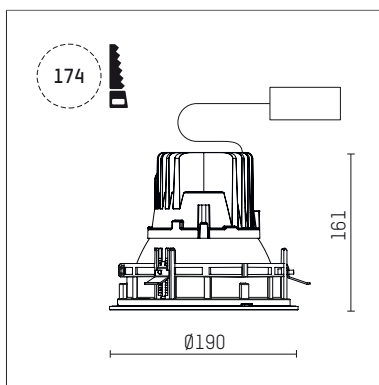

109 102 04 910 R | white

complx.150 | IP65
ceiling recessed luminaire
LED | 28 W 4000 K

- ceiling recessed luminaire complx.150 IP65
- with a rim projecting over the ceiling
- for installation into suspended ceilings
- with LED 3150 lm
- colour temperature: 4000 K
- colour rendering index: CRI >80
- L90 / B10 (50.000h)
- SDCM < 2
- net luminous flux: 2530 lm
- total load: 28 W
- luminous efficacy: 90,4 lm/W
- rotationsymmetrical light distribution, spot
- safety cable for reflector module
- darklight reflector of aluminium, mirror finish anodised
- cut of angle: 30 °
- beam angle: 15 °
- UGR: -4
- with external LED power unit, electronic, 220-240 V, 0/50/60 Hz
- power supply: push-wire terminal 2x5x2,5 mm²
- with IP68 cable gland
- housing of die cast aluminium
- safety glass, clear
- recessing ring of die cast aluminium
- height: 156 mm
- diameter: 190 mm, recessing diameter: 174 mm
- recessing depth: 161 mm, ceiling thickness: 4-35 mm
- weight: 3,3 kg
- protection rating: IP65
- protection class I
- 5 years Hoffmeister warranty
- Made in Germany
- certificates: manufactured according to DIN VDE 0711 / EN 60598, CE
- colour: white (RAL9016)
- 109 102 04 910 R