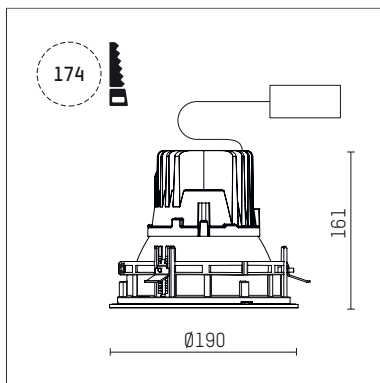

## 109 103 03 910 RD | white

complx.150 | IP65  
ceiling recessed luminaire  
LED | 28 W 3000 K

- ceiling recessed luminaire complx.150 IP65
- with a rim projecting over the ceiling
- for installation into suspended ceilings
- with LED 2400 lm
- colour temperature: 3000 K
- colour rendering index: CRI >90
- L90 / B10 (50.000h)
- SDCM < 2
- net luminous flux: 1920 lm
- total load: 28 W
- luminous efficacy: 68,6 lm/W
- rotationsymmetrical light distribution, medium
- safety cable for reflector module
- darklight reflector of aluminium, mirror finish anodised
- cut of angle: 30 °
- beam angle: 25 °
- UGR: -2
- with external LED power unit, electronic (DALI), 220-240 V, 0/50/60 Hz
- amplitude dimming
- dimming range: 100-1 %
- power supply: push-wire terminal 2x5x2,5 mm<sup>2</sup>
- with IP68 cable gland
- housing of die cast aluminium
- safety glass, clear
- recessing ring of die cast aluminium
- height: 156 mm
- diameter: 190 mm, recessing diameter: 174 mm
- recessing depth: 161 mm, ceiling thickness: 4-35 mm
- weight: 3,3 kg
- protection rating: IP65
- protection class I
- 5 years Hoffmeister warranty
- Made in Germany
- certificates: manufactured according to DIN VDE 0711 / EN 60598, CE
- colour: white (RAL9016)
- 109 103 03 910 RD