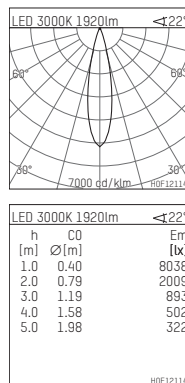

## 109 103 03 910 RD | white

complx.150 | IP65  
ceiling recessed luminaire  
LED | 28 W 3000 K

- ceiling recessed luminaire complx.150 IP65
- with a rim projecting over the ceiling
- for installation into suspended ceilings
- with LED 2400 lm
- colour temperature: 3000 K
- colour rendering index: CRI >90
- L90 / B10 (50.000h)
- SDCM < 2
- net luminous flux: 1920 lm
- total load: 28 W
- luminous efficacy: 68,6 lm/W
- rotationsymmetrical light distribution, medium
- safety cable for reflector module
- darklight reflector of aluminium, mirror finish anodised
- cut of angle: 30 °
- beam angle: 25 °
- UGR: -2
- with external LED power unit, electronic (DALI), 220-240 V, 0/50/60 Hz
- amplitude dimming
- dimming range: 100-1 %
- power supply: push-wire terminal 2x5x2,5 mm<sup>2</sup>
- with IP68 cable gland
- housing of die cast aluminium
- safety glass, clear
- recessing ring of die cast aluminium
- height: 156 mm
- diameter: 190 mm, recessing diameter: 174 mm
- recessing depth: 161 mm, ceiling thickness: 4-35 mm
- weight: 3,3 kg
- protection rating: IP65
- protection class I
- 5 years Hoffmeister warranty
- Made in Germany
- certificates: manufactured according to DIN VDE 0711 / EN 60598, CE
- colour: white (RAL9016)
- 109 103 03 910 RD