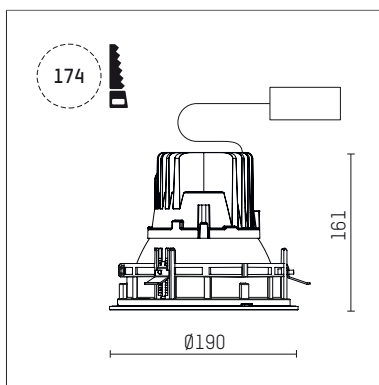

109 103 03 910 R | white

complx.150 | IP65
ceiling recessed luminaire
LED | 28 W 3000 K

- ceiling recessed luminaire complx.150 IP65
- with a rim projecting over the ceiling
- for installation into suspended ceilings
- with LED 2400 lm
- colour temperature: 3000 K
- colour rendering index: CRI >90
- L90 / B10 (50.000h)
- SDCM < 2
- net luminous flux: 1920 lm
- total load: 28 W
- luminous efficacy: 68,6 lm/W
- rotationsymmetrical light distribution, medium
- safety cable for reflector module
- darklight reflector of aluminium, mirror finish anodised
- cut of angle: 30 °
- beam angle: 25 °
- UGR: -2
- with external LED power unit, electronic, 220-240 V, 0/50/60 Hz
- power supply: push-wire terminal 2x5x2,5 mm²
- with IP68 cable gland
- housing of die cast aluminium
- safety glass, clear
- recessing ring of die cast aluminium
- height: 156 mm
- diameter: 190 mm, recessing diameter: 174 mm
- recessing depth: 161 mm, ceiling thickness: 4-35 mm
- weight: 3,3 kg
- protection rating: IP65
- protection class I
- 5 years Hoffmeister warranty
- Made in Germany
- certificates: manufactured according to DIN VDE 0711 / EN 60598, CE
- colour: white (RAL9016)
- 109 103 03 910 R