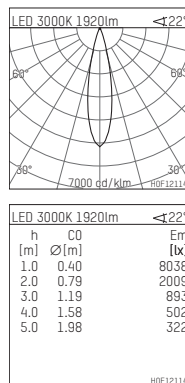

109 103 03 910 R | white

complx.150 | IP65
ceiling recessed luminaire
LED | 28 W 3000 K

- ceiling recessed luminaire complx.150 IP65
- with a rim projecting over the ceiling
- for installation into suspended ceilings
- with LED 2400 lm
- colour temperature: 3000 K
- colour rendering index: CRI >90
- L90 / B10 (50.000h)
- SDCM < 2
- net luminous flux: 1920 lm
- total load: 28 W
- luminous efficacy: 68,6 lm/W
- rotationsymmetrical light distribution, medium
- safety cable for reflector module
- darklight reflector of aluminium, mirror finish anodised
- cut of angle: 30 °
- beam angle: 25 °
- UGR: -2
- with external LED power unit, electronic, 220-240 V, 0/50/60 Hz
- power supply: push-wire terminal 2x5x2,5 mm²
- with IP68 cable gland
- housing of die cast aluminium
- safety glass, clear
- recessing ring of die cast aluminium
- height: 156 mm
- diameter: 190 mm, recessing diameter: 174 mm
- recessing depth: 161 mm, ceiling thickness: 4-35 mm
- weight: 3,3 kg
- protection rating: IP65
- protection class I
- 5 years Hoffmeister warranty
- Made in Germany
- certificates: manufactured according to DIN VDE 0711 / EN 60598, CE
- colour: white (RAL9016)
- 109 103 03 910 R