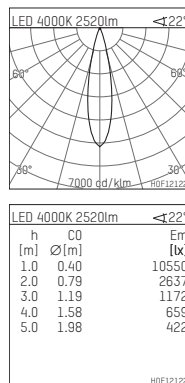

109 103 04 910 RD | white

complx.150 | IP65
ceiling recessed luminaire
LED | 28 W 4000 K

- ceiling recessed luminaire complx.150 IP65
- with a rim projecting over the ceiling
- for installation into suspended ceilings
- with LED 3150 lm
- colour temperature: 4000 K
- colour rendering index: CRI >80
- L90 / B10 (50.000h)
- SDCM < 2
- net luminous flux: 2520 lm
- total load: 28 W
- luminous efficacy: 90,0 lm/W
- rotationsymmetrical light distribution, medium
- safety cable for reflector module
- darklight reflector of aluminium, mirror finish anodised
- cut of angle: 30 °
- beam angle: 25 °
- UGR: -1
- with external LED power unit, electronic (DALI), 220-240 V, 0/50/60 Hz
- amplitude dimming
- dimming range: 100-1 %
- power supply: push-wire terminal 2x5x2,5 mm²
- with IP68 cable gland
- housing of die cast aluminium
- safety glass, clear
- recessing ring of die cast aluminium
- height: 156 mm
- diameter: 190 mm, recessing diameter: 174 mm
- recessing depth: 161 mm, ceiling thickness: 4-35 mm
- weight: 3,3 kg
- protection rating: IP65
- protection class I
- 5 years Hoffmeister warranty
- Made in Germany
- certificates: manufactured according to DIN VDE 0711 / EN 60598, CE
- colour: white (RAL9016)
- 109 103 04 910 RD