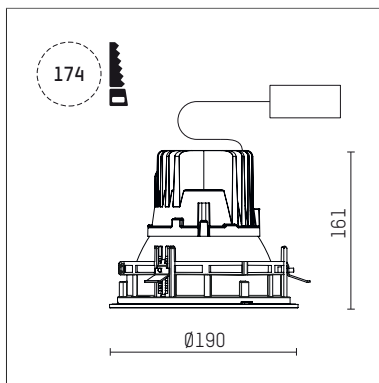

109 103 04 910 RD | white

complx.150 | IP65
ceiling recessed luminaire
LED | 28 W 4000 K

- ceiling recessed luminaire complx.150 IP65
- with a rim projecting over the ceiling
- for installation into suspended ceilings
- with LED 3150 lm
- colour temperature: 4000 K
- colour rendering index: CRI >80
- L90 / B10 (50.000h)
- SDCM < 2
- net luminous flux: 2520 lm
- total load: 28 W
- luminous efficacy: 90,0 lm/W
- rotationsymmetrical light distribution, medium
- safety cable for reflector module
- darklight reflector of aluminium, mirror finish anodised
- cut of angle: 30 °
- beam angle: 25 °
- UGR: -1
- with external LED power unit, electronic (DALI), 220-240 V, 0/50/60 Hz
- amplitude dimming
- dimming range: 100-1 %
- power supply: push-wire terminal 2x5x2,5 mm²
- with IP68 cable gland
- housing of die cast aluminium
- safety glass, clear
- recessing ring of die cast aluminium
- height: 156 mm
- diameter: 190 mm, recessing diameter: 174 mm
- recessing depth: 161 mm, ceiling thickness: 4-35 mm
- weight: 3,3 kg
- protection rating: IP65
- protection class I
- 5 years Hoffmeister warranty
- Made in Germany
- certificates: manufactured according to DIN VDE 0711 / EN 60598, CE
- colour: white (RAL9016)
- 109 103 04 910 RD