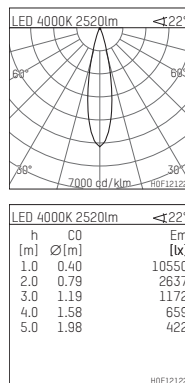

109 103 04 910 R | white

complx.150 | IP65
ceiling recessed luminaire
LED | 28 W 4000 K

- ceiling recessed luminaire complx.150 IP65
- with a rim projecting over the ceiling
- for installation into suspended ceilings
- with LED 3150 lm
- colour temperature: 4000 K
- colour rendering index: CRI >80
- L90 / B10 (50.000h)
- SDCM < 3
- net luminous flux: 2520 lm
- total load: 28 W
- luminous efficacy: 90,0 lm/W
- rotationsymmetrical light distribution, medium
- safety cable for reflector module
- darklight reflector of aluminium, mirror finish anodised
- cut of angle: 30 °
- beam angle: 25 °
- UGR: -1
- with external LED power unit, electronic, 220-240 V, 0/50/60 Hz
- power supply: push-wire terminal 2x5x2,5 mm²
- with IP68 cable gland
- housing of die cast aluminium
- safety glass, clear
- recessing ring of die cast aluminium
- height: 156 mm
- diameter: 190 mm, recessing diameter: 174 mm
- recessing depth: 161 mm, ceiling thickness: 4-35 mm
- weight: 3,3 kg
- protection rating: IP65
- protection class I
- 5 years Hoffmeister warranty
- Made in Germany
- certificates: manufactured according to DIN VDE 0711 / EN 60598, CE
- colour: white (RAL9016)
- 109 103 04 910 R