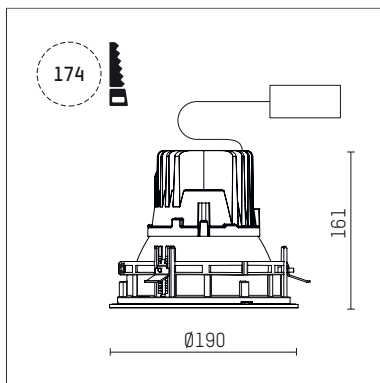

109 103 04 910 R | white

complx.150 | IP65
ceiling recessed luminaire
LED | 28 W 4000 K

- ceiling recessed luminaire complx.150 IP65
- with a rim projecting over the ceiling
- for installation into suspended ceilings
- with LED 3150 lm
- colour temperature: 4000 K
- colour rendering index: CRI >80
- L90 / B10 (50.000h)
- SDCM < 3
- net luminous flux: 2520 lm
- total load: 28 W
- luminous efficacy: 90,0 lm/W
- rotationsymmetrical light distribution, medium
- safety cable for reflector module
- darklight reflector of aluminium, mirror finish anodised
- cut of angle: 30 °
- beam angle: 25 °
- UGR: -1
- with external LED power unit, electronic, 220-240 V, 0/50/60 Hz
- power supply: push-wire terminal 2x5x2,5 mm²
- with IP68 cable gland
- housing of die cast aluminium
- safety glass, clear
- recessing ring of die cast aluminium
- height: 156 mm
- diameter: 190 mm, recessing diameter: 174 mm
- recessing depth: 161 mm, ceiling thickness: 4-35 mm
- weight: 3,3 kg
- protection rating: IP65
- protection class I
- 5 years Hoffmeister warranty
- Made in Germany
- certificates: manufactured according to DIN VDE 0711 / EN 60598, CE
- colour: white (RAL9016)
- 109 103 04 910 R