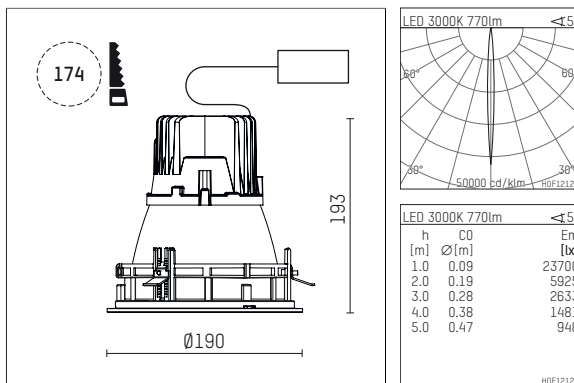

109 105 03 910 RD | white

complx.150 | IP65
ceiling recessed luminaire
LED | 15 W 3000 K

- ceiling recessed luminaire complx.150 IP65
- with a rim projecting over the ceiling
- for installation into suspended ceilings
- with LED 1100 lm
- colour temperature: 3000 K
- colour rendering index: CRI >90
- L90 / B10 (50.000h)
- SDCM < 2
- net luminous flux: 770 lm
- total load: 15 W
- luminous efficacy: 51,3 lm/W
- rotationsymmetrical light distribution, narrow spot
- safety cable for reflector module
- darklight reflector of aluminium, mirror finish anodised
- cut of angle: 40 °
- beam angle: 5 °
- UGR: -0
- with external LED power unit, electronic (DALI), 220-240 V, 0/50/60 Hz
- amplitude dimming
- dimming range: 100-1 %
- power supply: push-wire terminal 2x5x2,5 mm²
- with IP68 cable gland
- housing of die cast aluminium
- safety glass, clear
- recessing ring of die cast aluminium
- height: 188 mm
- diameter: 190 mm, recessing diameter: 174 mm
- recessing depth: 193 mm, ceiling thickness: 4-35 mm
- weight: 3,3 kg
- protection rating: IP65
- protection class I
- 5 years Hoffmeister warranty
- Made in Germany
- certificates: manufactured according to DIN VDE 0711 / EN 60598, CE
- colour: white (RAL9016)
- 109 105 03 910 RD