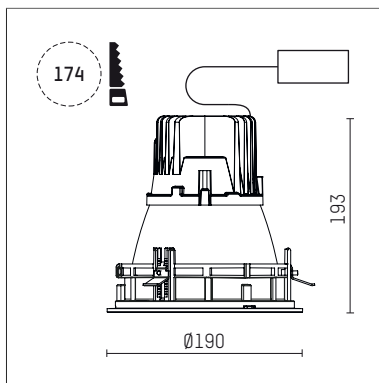

109 105 03 910 R | white

complx.150 | IP65
ceiling recessed luminaire
LED | 15 W 3000 K

- ceiling recessed luminaire complx.150 IP65
- with a rim projecting over the ceiling
- for installation into suspended ceilings
- with LED 1100 lm
- colour temperature: 3000 K
- colour rendering index: CRI >90
- L90 / B10 (50.000h)
- SDCM < 3
- net luminous flux: 770 lm
- total load: 15 W
- luminous efficacy: 51,3 lm/W
- rotationsymmetrical light distribution, narrow spot
- safety cable for reflector module
- darklight reflector of aluminium, mirror finish anodised
- cut of angle: 40 °
- beam angle: 5 °
- UGR: -0
- with external LED power unit, electronic, 220-240 V, 0/50/60 Hz
- power supply: push-wire terminal 2x5x2,5 mm²
- with IP68 cable gland
- housing of die cast aluminium
- safety glass, clear
- recessing ring of die cast aluminium
- height: 188 mm
- diameter: 190 mm, recessing diameter: 174 mm
- recessing depth: 193 mm, ceiling thickness: 4-35 mm
- weight: 3,3 kg
- protection rating: IP65
- protection class I
- 5 years Hoffmeister warranty
- Made in Germany
- certificates: manufactured according to DIN VDE 0711 / EN 60598, CE
- colour: white (RAL9016)
- 109 105 03 910 R