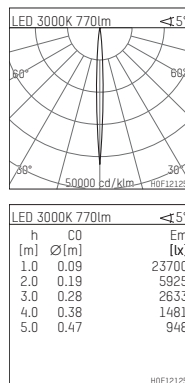

109 105 03 910 R | white

complx.150 | IP65
ceiling recessed luminaire
LED | 15 W 3000 K

- ceiling recessed luminaire complx.150 IP65
- with a rim projecting over the ceiling
- for installation into suspended ceilings
- with LED 1100 lm
- colour temperature: 3000 K
- colour rendering index: CRI >90
- L90 / B10 (50.000h)
- SDCM < 3
- net luminous flux: 770 lm
- total load: 15 W
- luminous efficacy: 51,3 lm/W
- rotationsymmetrical light distribution, narrow spot
- safety cable for reflector module
- darklight reflector of aluminium, mirror finish anodised
- cut of angle: 40 °
- beam angle: 5 °
- UGR: -0
- with external LED power unit, electronic, 220-240 V, 0/50/60 Hz
- power supply: push-wire terminal 2x5x2,5 mm²
- with IP68 cable gland
- housing of die cast aluminium
- safety glass, clear
- recessing ring of die cast aluminium
- height: 188 mm
- diameter: 190 mm, recessing diameter: 174 mm
- recessing depth: 193 mm, ceiling thickness: 4-35 mm
- weight: 3,3 kg
- protection rating: IP65
- protection class I
- 5 years Hoffmeister warranty
- Made in Germany
- certificates: manufactured according to DIN VDE 0711 / EN 60598, CE
- colour: white (RAL9016)
- 109 105 03 910 R